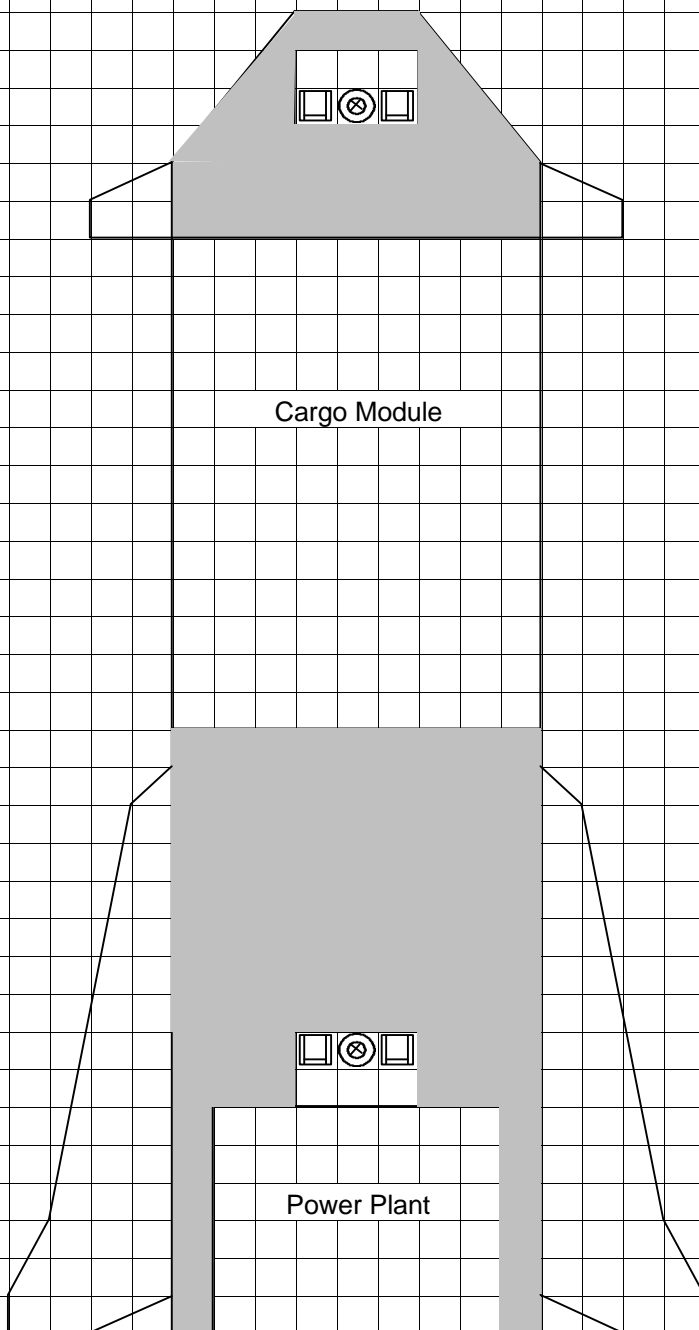

Alloy-class Modular Lander

- Notes: 1. Each square is 1.5 m wide by 3 m high.
2. Shaded area is fuel tankage.