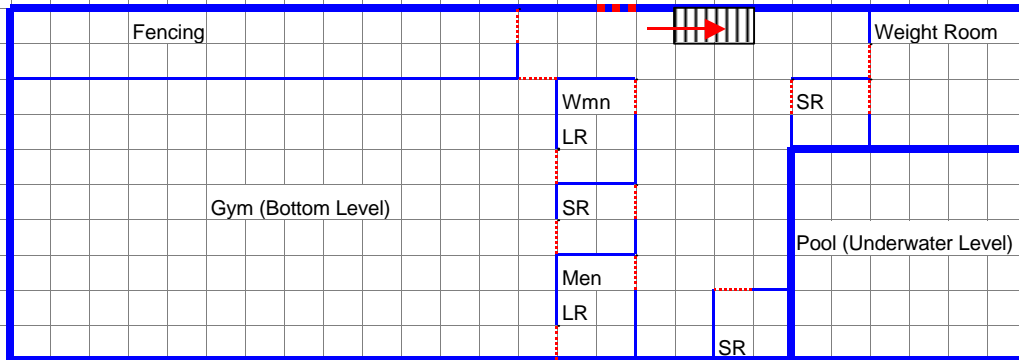

Bessel-class Mining Vessel - Recreation Decks

M
i
d
d
l
e

D
e
c
k

O
u
t
e
r

D
e
c
k

- Notes: 1. Each square is 1.5 m wide by 3 m high.
 2. SR indicates store room.
 3. Heavier lines indicate bulkheads.