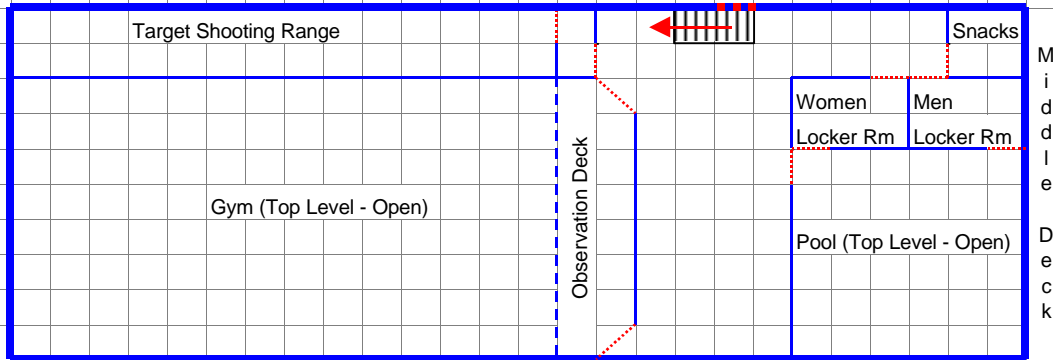

Bessel-class Mining Vessel - Recreation Decks

M
i
d
d
l
e

D
e
c
k

O
u
t
e
r

D
e
c
k

- Notes: 1. Each square is 1.5 m wide by 3 m high.
 2. SR indicates store room.
 3. Heavier lines indicate bulkheads.