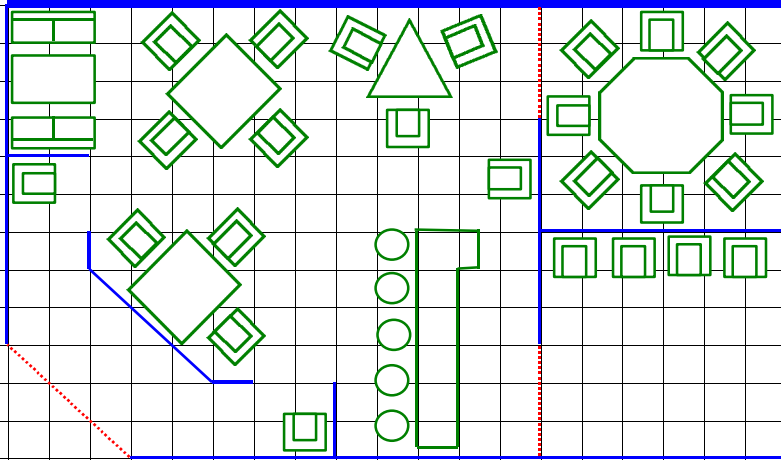

### Room Detail - Lounge 1

- Notes: 1. Each square is 1.5 m wide by 3 m high.  
2. Heavier lines indicate bulkheads.