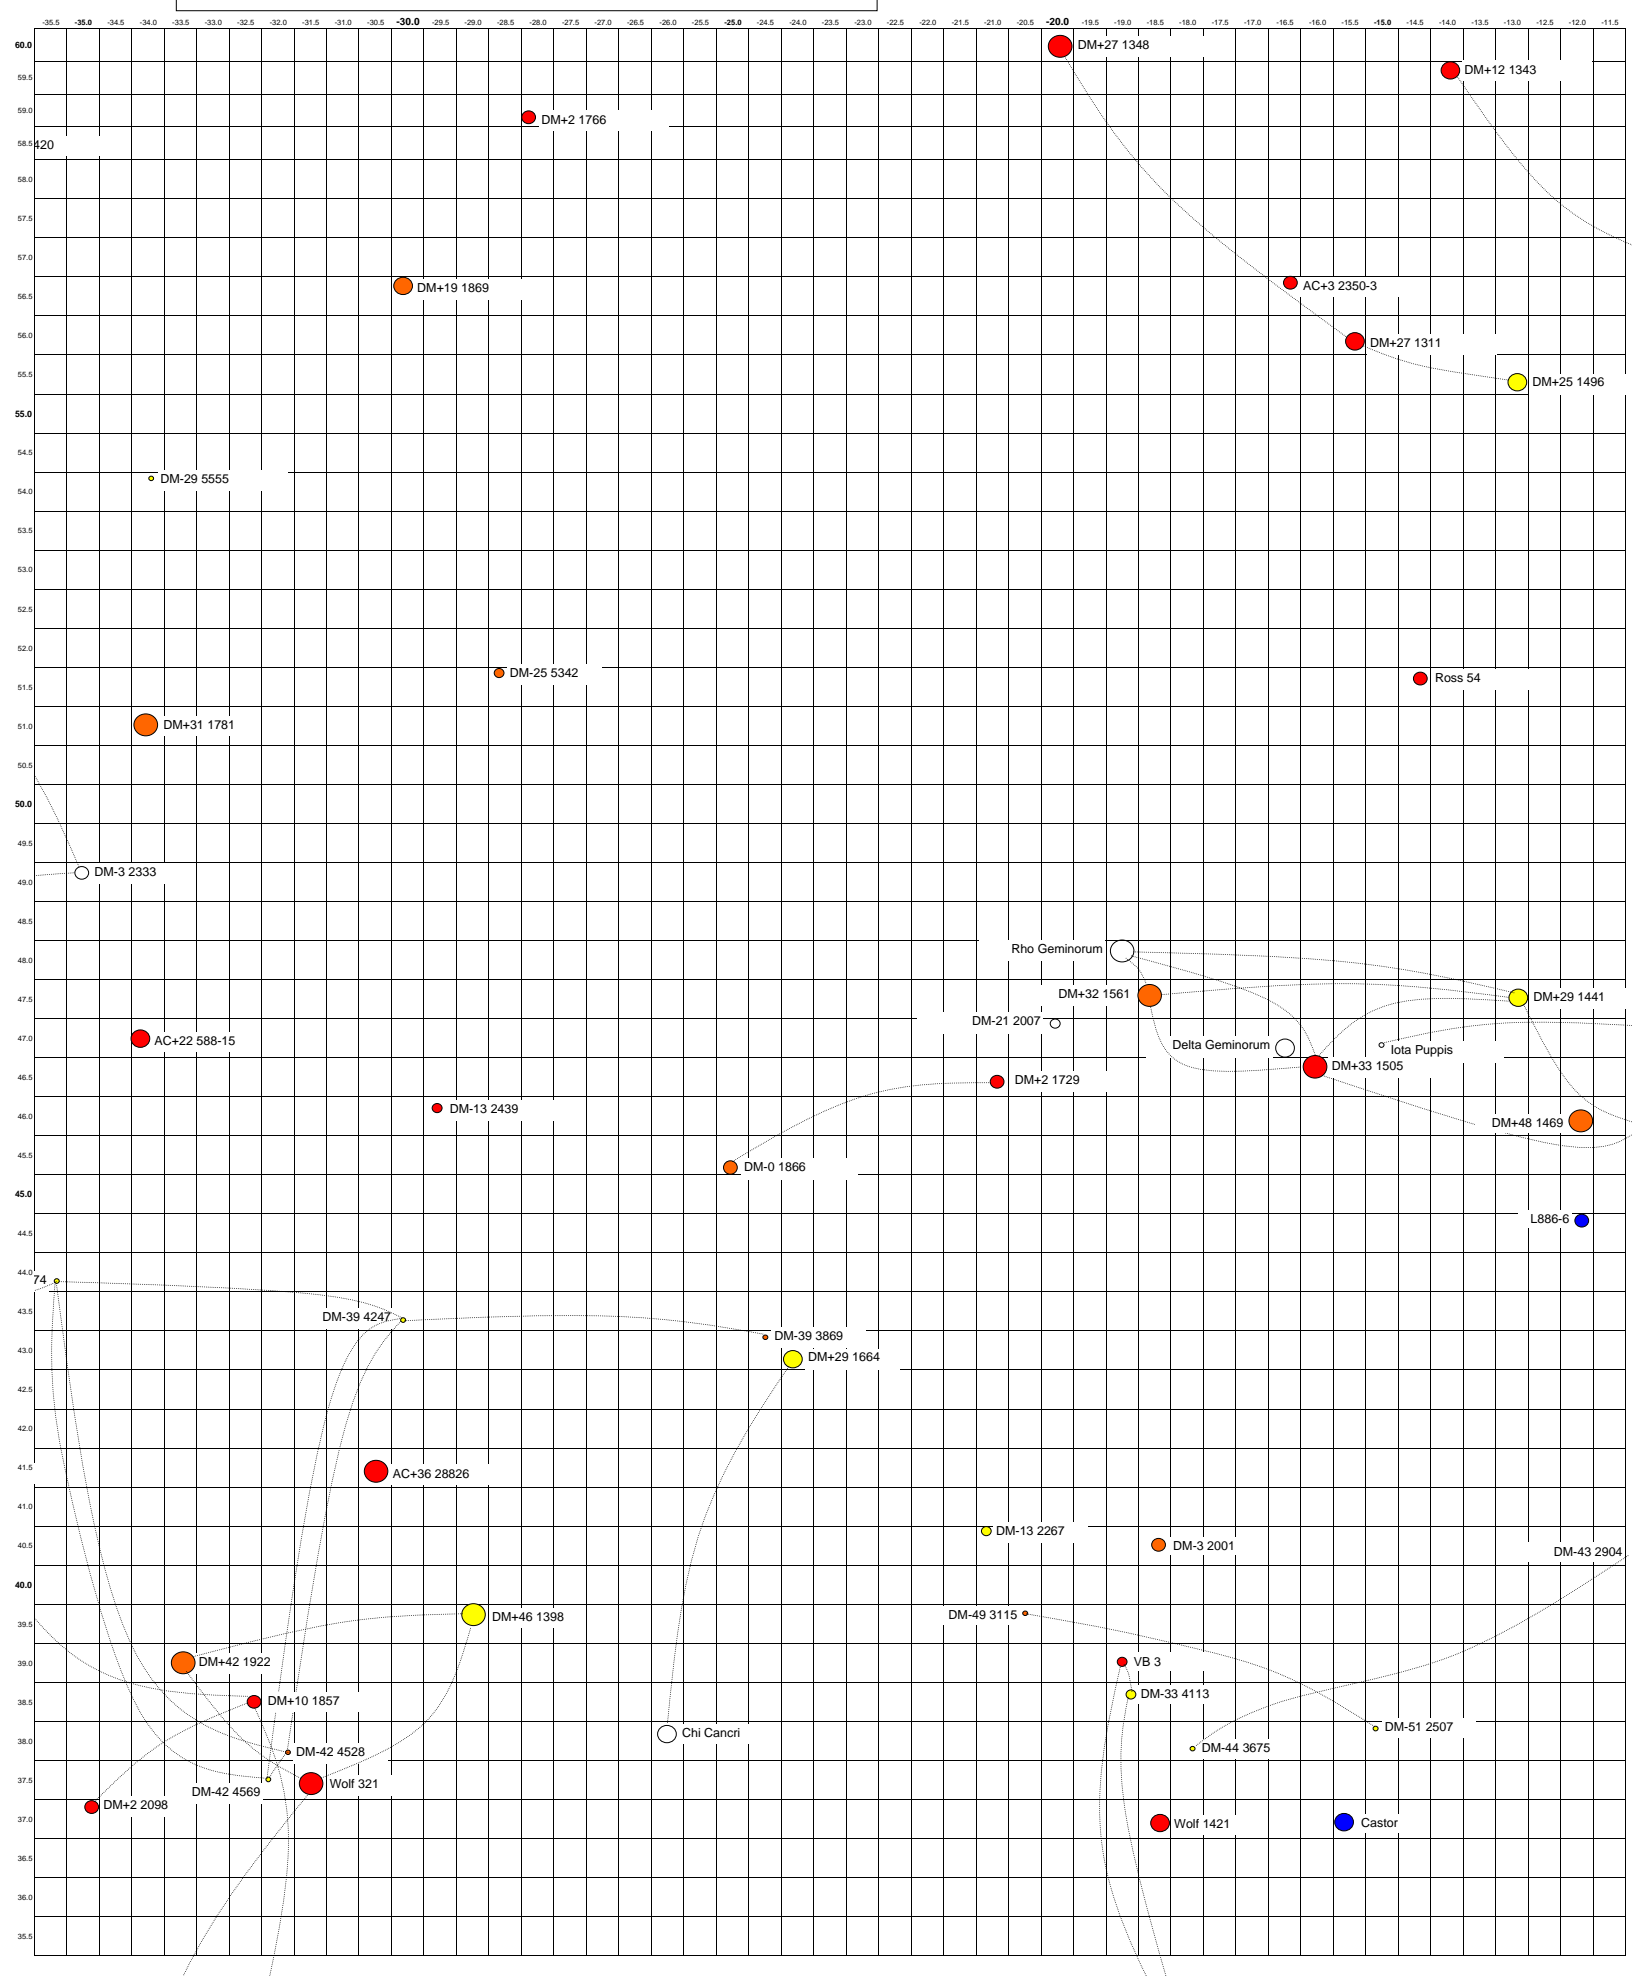

- Trade Route - Chinese Arm
- Trade Route - American Arm
- Trade Route- French Arm

- Other Route -
- Other Route -
- Other Route-

2300AD Star Map based on Near Star List III

- -60 to -30 ly
- -30 to -10 ly
- -10 to +10 ly
- +10 to +30 ly
- +30 to +60 ly

- Trade Route - Chinese Arm
- Trade Route - American Arm
- Trade Route- French Arm

- Other Route -
- Other Route -
- Other Route-

Notes for this Map:

This map shows all stars listed in the Near Star List III that have unique coordinates. Systems containing multiple stars show only the primary star.

Usage of this map and accompanying Near Star List III will cause changes to the game universe due to new stutterwarp routes being introduced. This will be especially prevalent in the Kafer Sphere. New routes that expand explorable space are noted with heavy black lines.

- Chinese Arm
- American Arm
- French Arm

Notes for this Map:

This map shows all stars listed in the Near Star List III that have unique coordinates. Systems containing multiple stars show only the primary star.