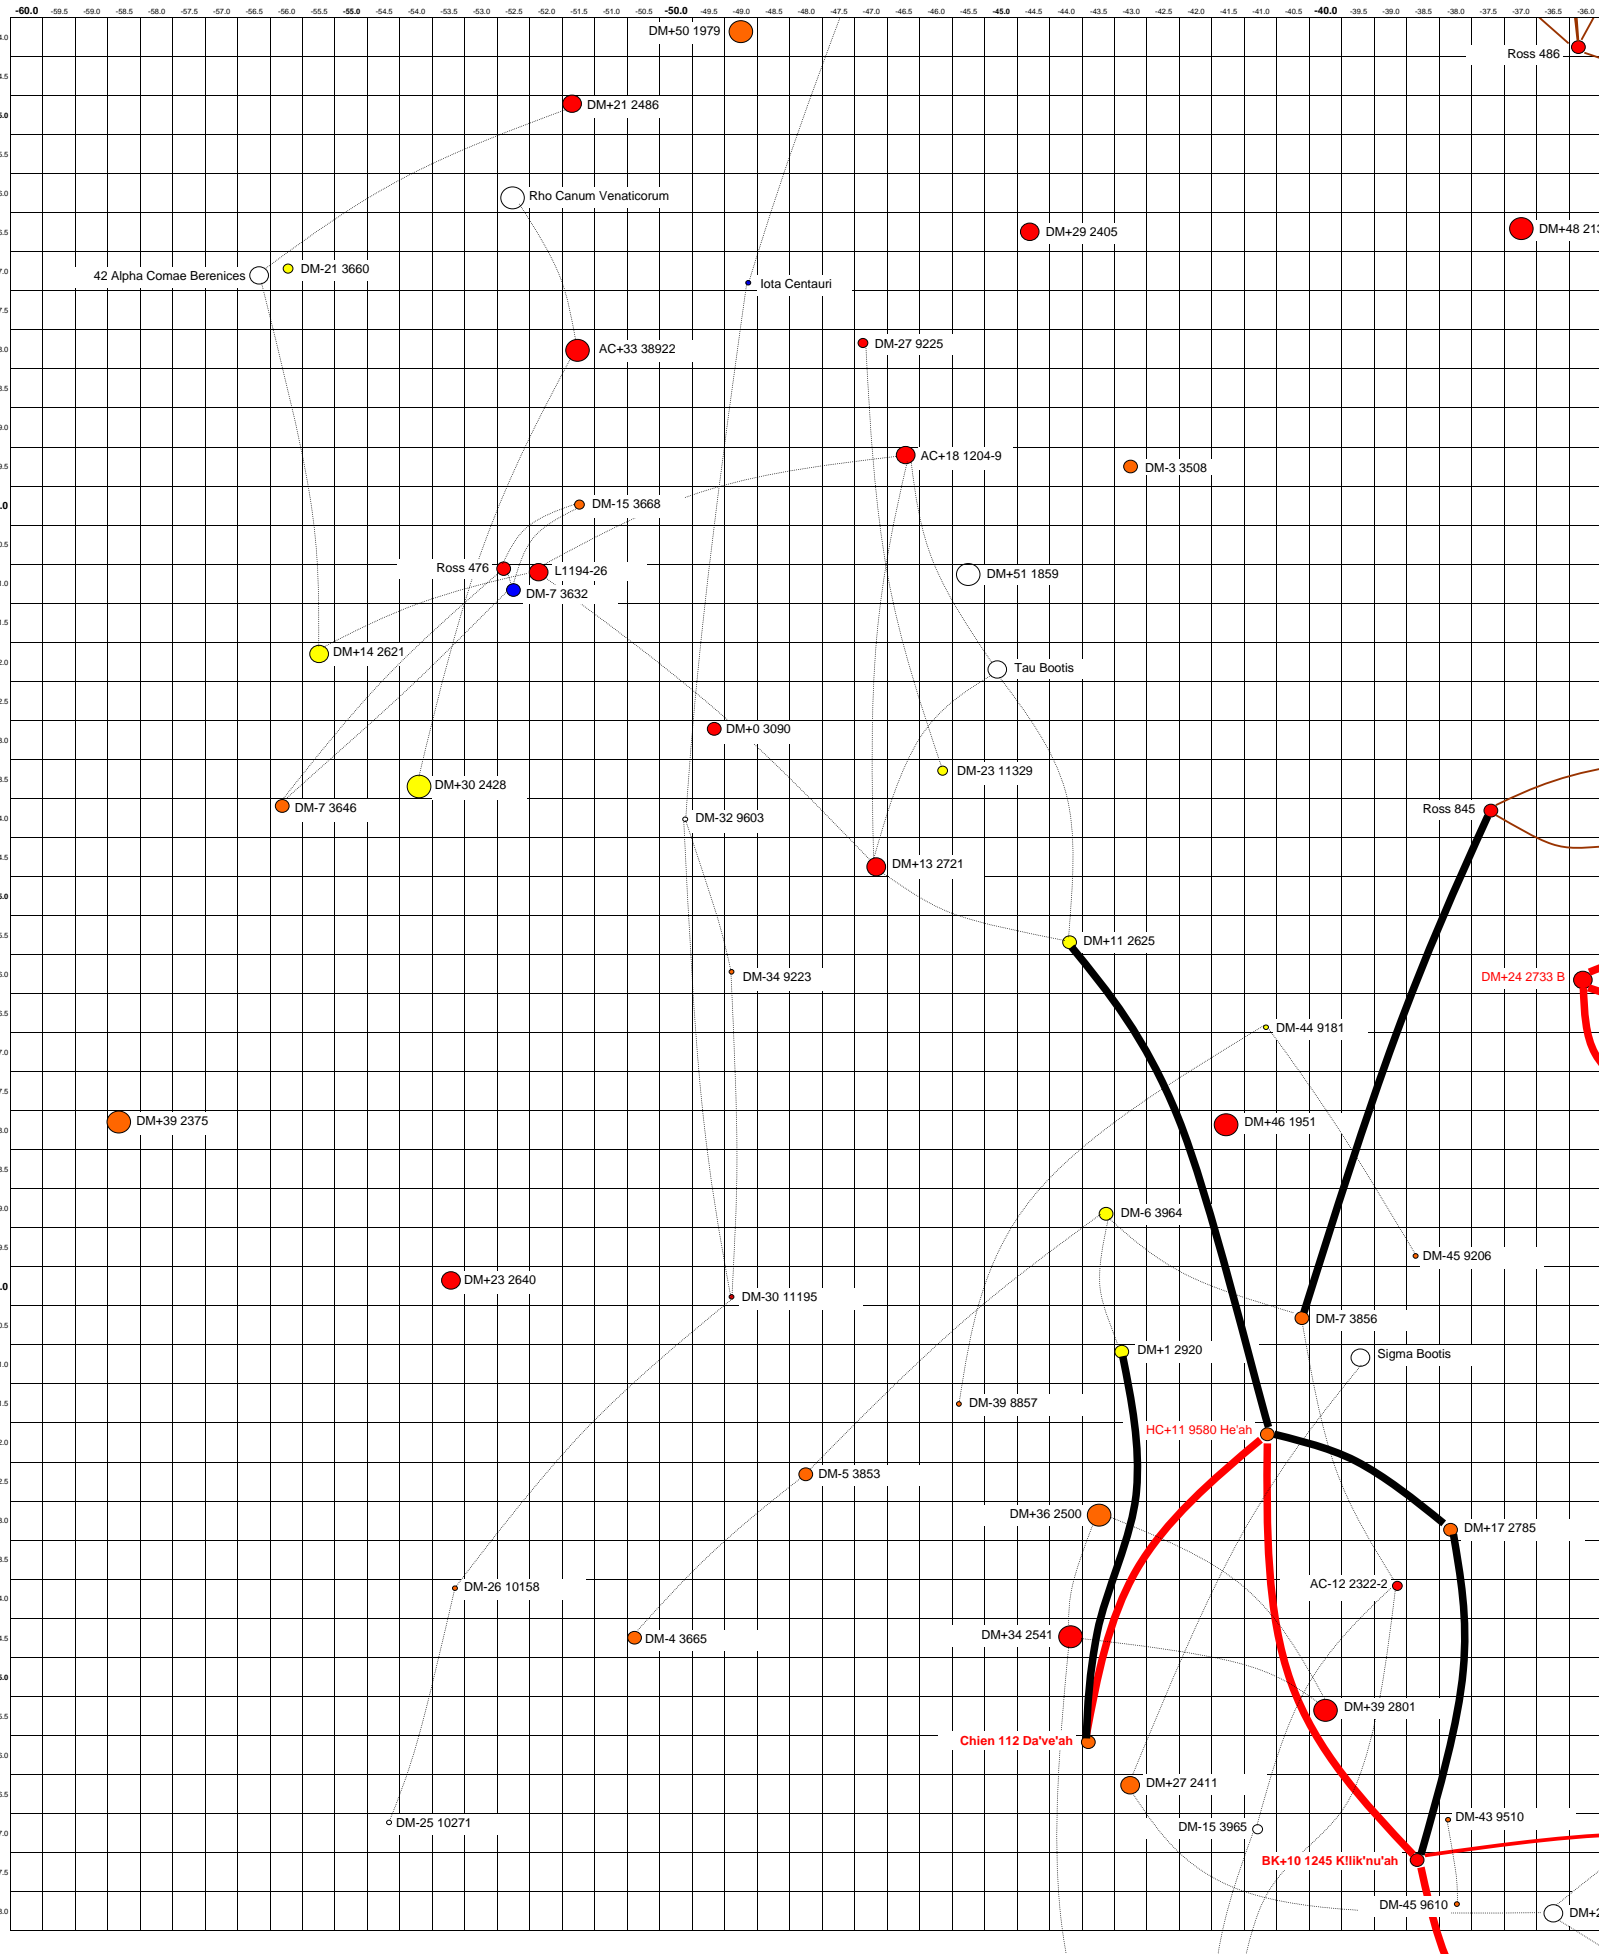

2300AD Star Map based on Near Star List III

2300AD Star Map based on Near Star List III

Human Homeworld / Colony
 Human Outpost
 Kafer Homeworld / Colony
 Kafer Outpost
 YIII Homeworld / Colony
 Allen Homeworld / Colony

—	Other Route - Chinese Arm
—	Other Route - American Arm
—	Other Route - French Arm

2300AD Star Map based on Near Star List III

- -60 to -30 ly
- -30 to -10 ly
- -10 to +10 ly
- +10 to +30 ly
- +30 to +60 ly

- Trade Route - Chinese Arm
- Trade Route - American Arm
- Trade Route- French Arm

- Other Route -
- Other Route -
- Other Route-

2300AD Star Map based on Near Star List III

- -60 to -30 ly
- -30 to -10 ly
- -10 to +10 ly
- +10 to +30 ly
- +30 to +60 ly

- Trade Route - Chinese Arm
- Trade Route - American Arm
- Trade Route- French Arm

- Other Route -
- Other Route -
- Other Route-

Notes for this Map:

This map shows all stars listed in the Near Star List III that have unique coordinates. Systems containing multiple stars show only the primary star.