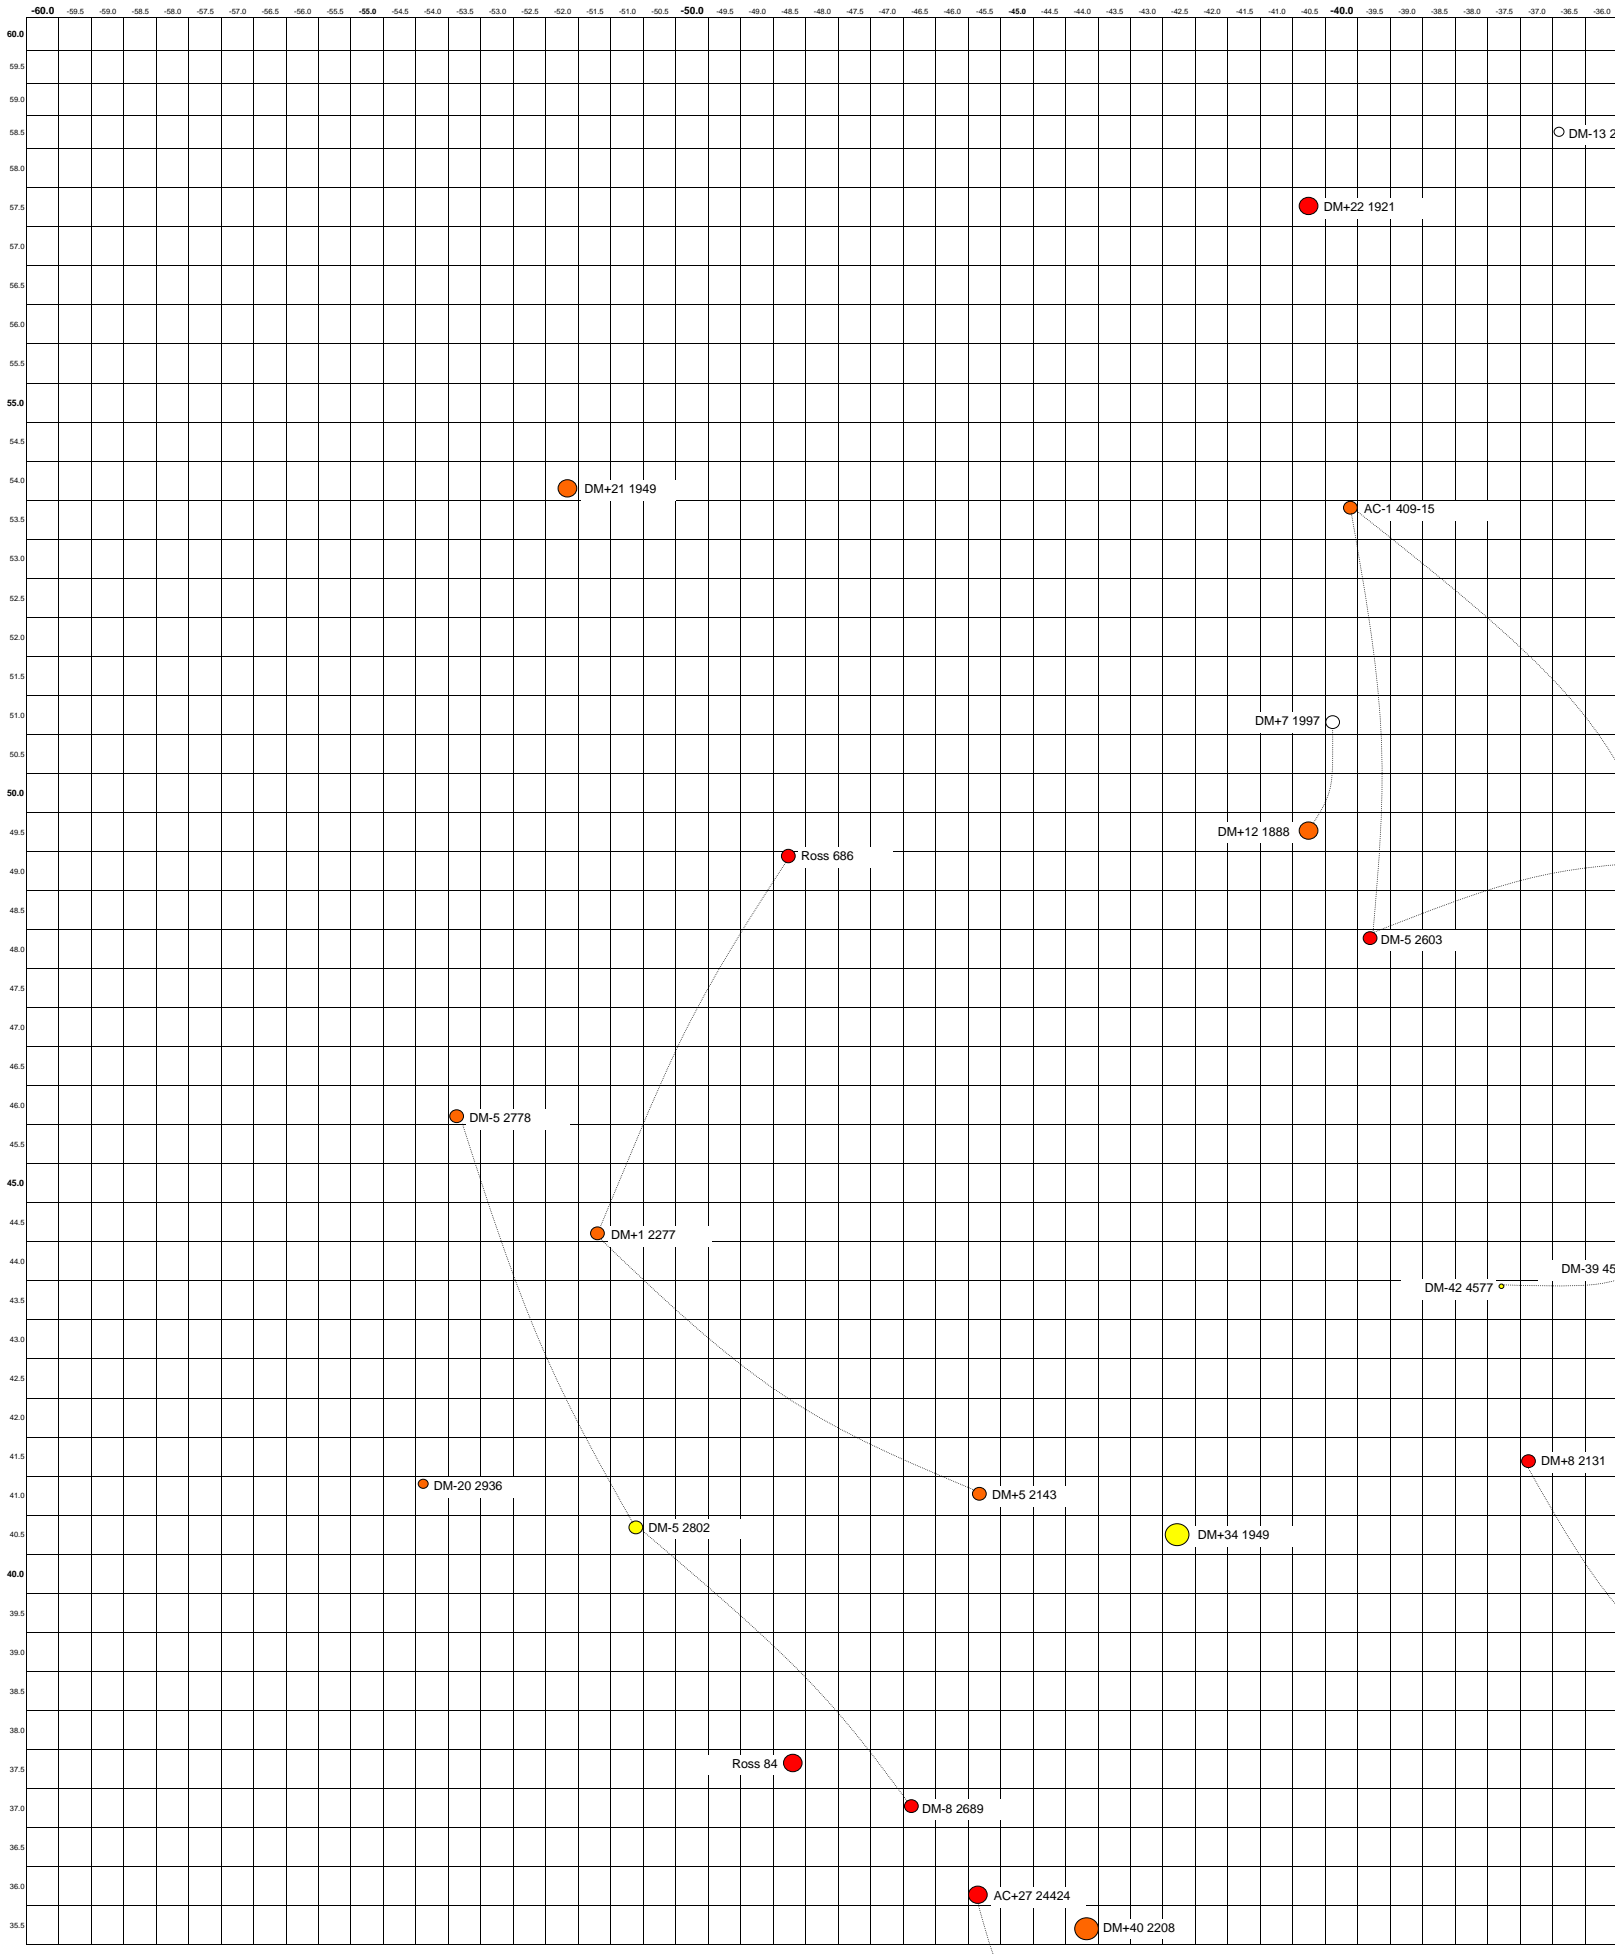

2300AD Star Map based on Near Star List III

2300AD Star Map based on Near Star List III

Human Homeworld / Colony
 Human Outpost
 Kafer Homeworld / Colony
 Kafer Outpost
 YIII Homeworld / Colony
 Allen Homeworld / Colony

Homeworld

2300AD Star Map based on Near Star List III

○	-60 to -30 ly	● A Blue	Human Homeworld / Colony
○	-30 to -10 ly	○ F White	Human Outpost
○	-10 to +10 ly	● G Yellow	Kafer Homeworld / Colony
○	+10 to +30 ly	● K Orange	Kafer Outpost
○	+30 to +60 ly	● M Red	Yllii Homeworld / Colony

—	Other Route - Chinese Arm
—	Other Route - American Arm
—	Other Route - French Arm

2300AD Star Map based on Near Star List III

- -60 to -30 ly
- -30 to -10 ly
- -10 to +10 ly
- +10 to +30 ly
- +30 to +60 ly

- Trade Route - Chinese Arm
- Trade Route - American Arm
- Trade Route- French Arm

- Other Route -
- Other Route -
- Other Route-

2300AD Star Map based on Near Star List III

- -60 to -30 ly
- -30 to -10 ly
- -10 to +10 ly
- +10 to +30 ly
- +30 to +60 ly