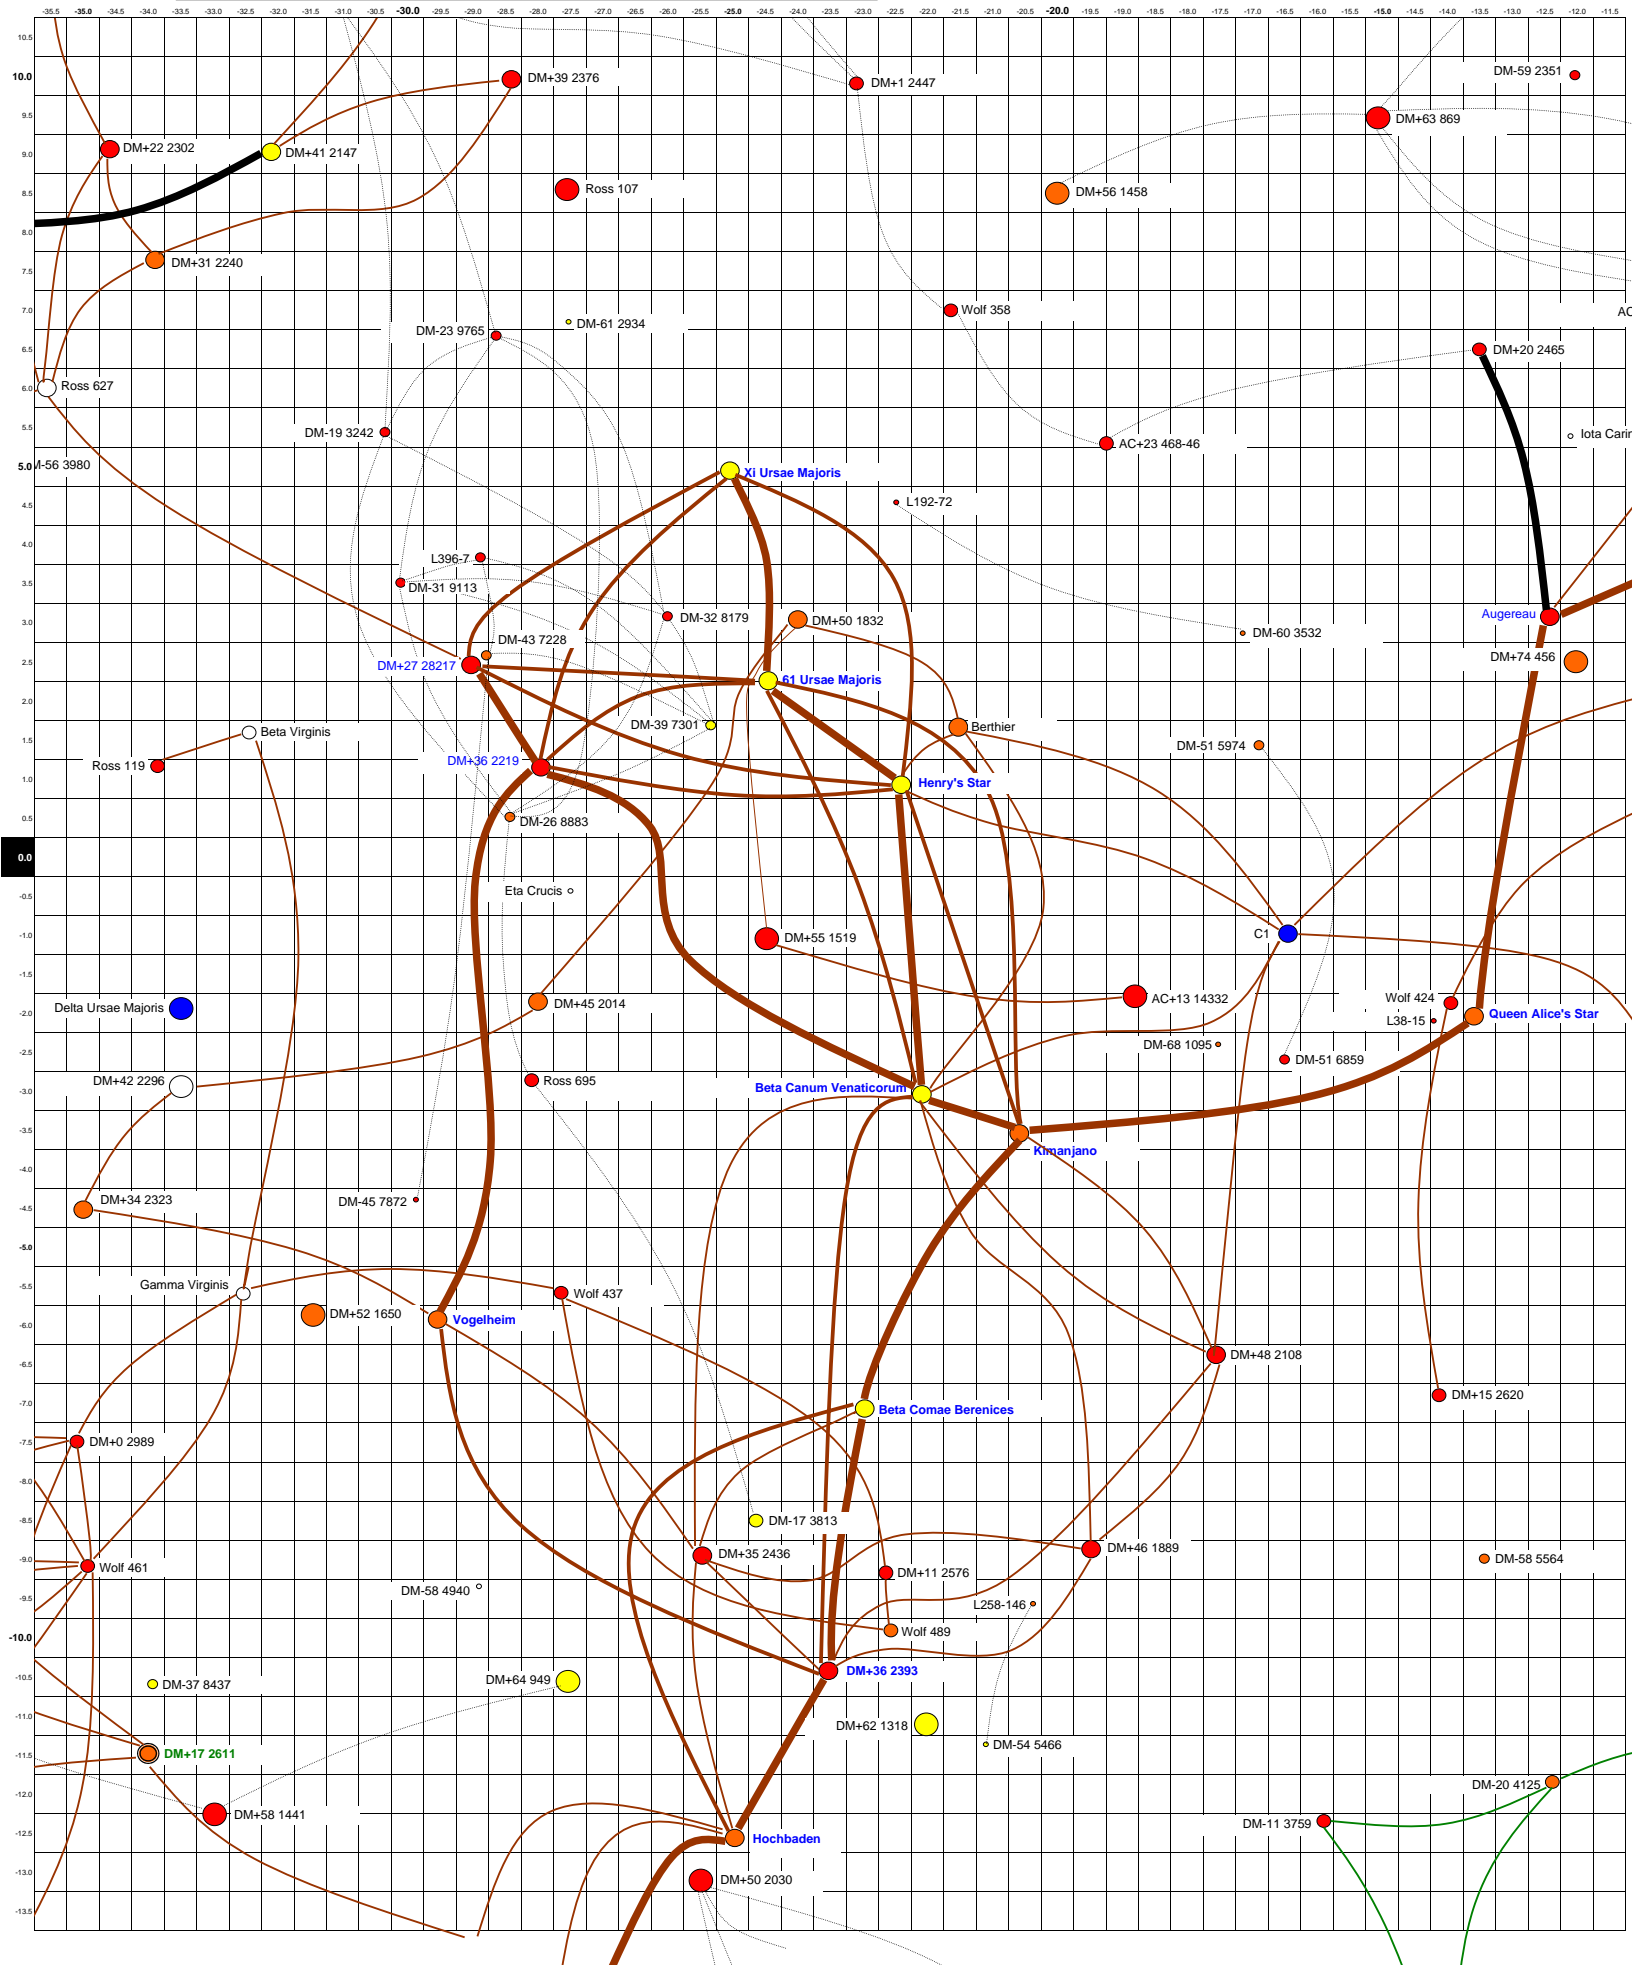

Notes for this Map:

This map shows all stars listed in the Near Star List III that have unique coordinates. Systems containing multiple stars show only the primary star.

Usage of this map and accompanying Near Star List III will cause changes to the game universe due to new stutterwarp routes being introduced. This will be especially prevalent in the Kafer Sphere. New routes that expand explorable space are noted with heavy black lines.

- Chinese Arm
- American Arm
- French Arm