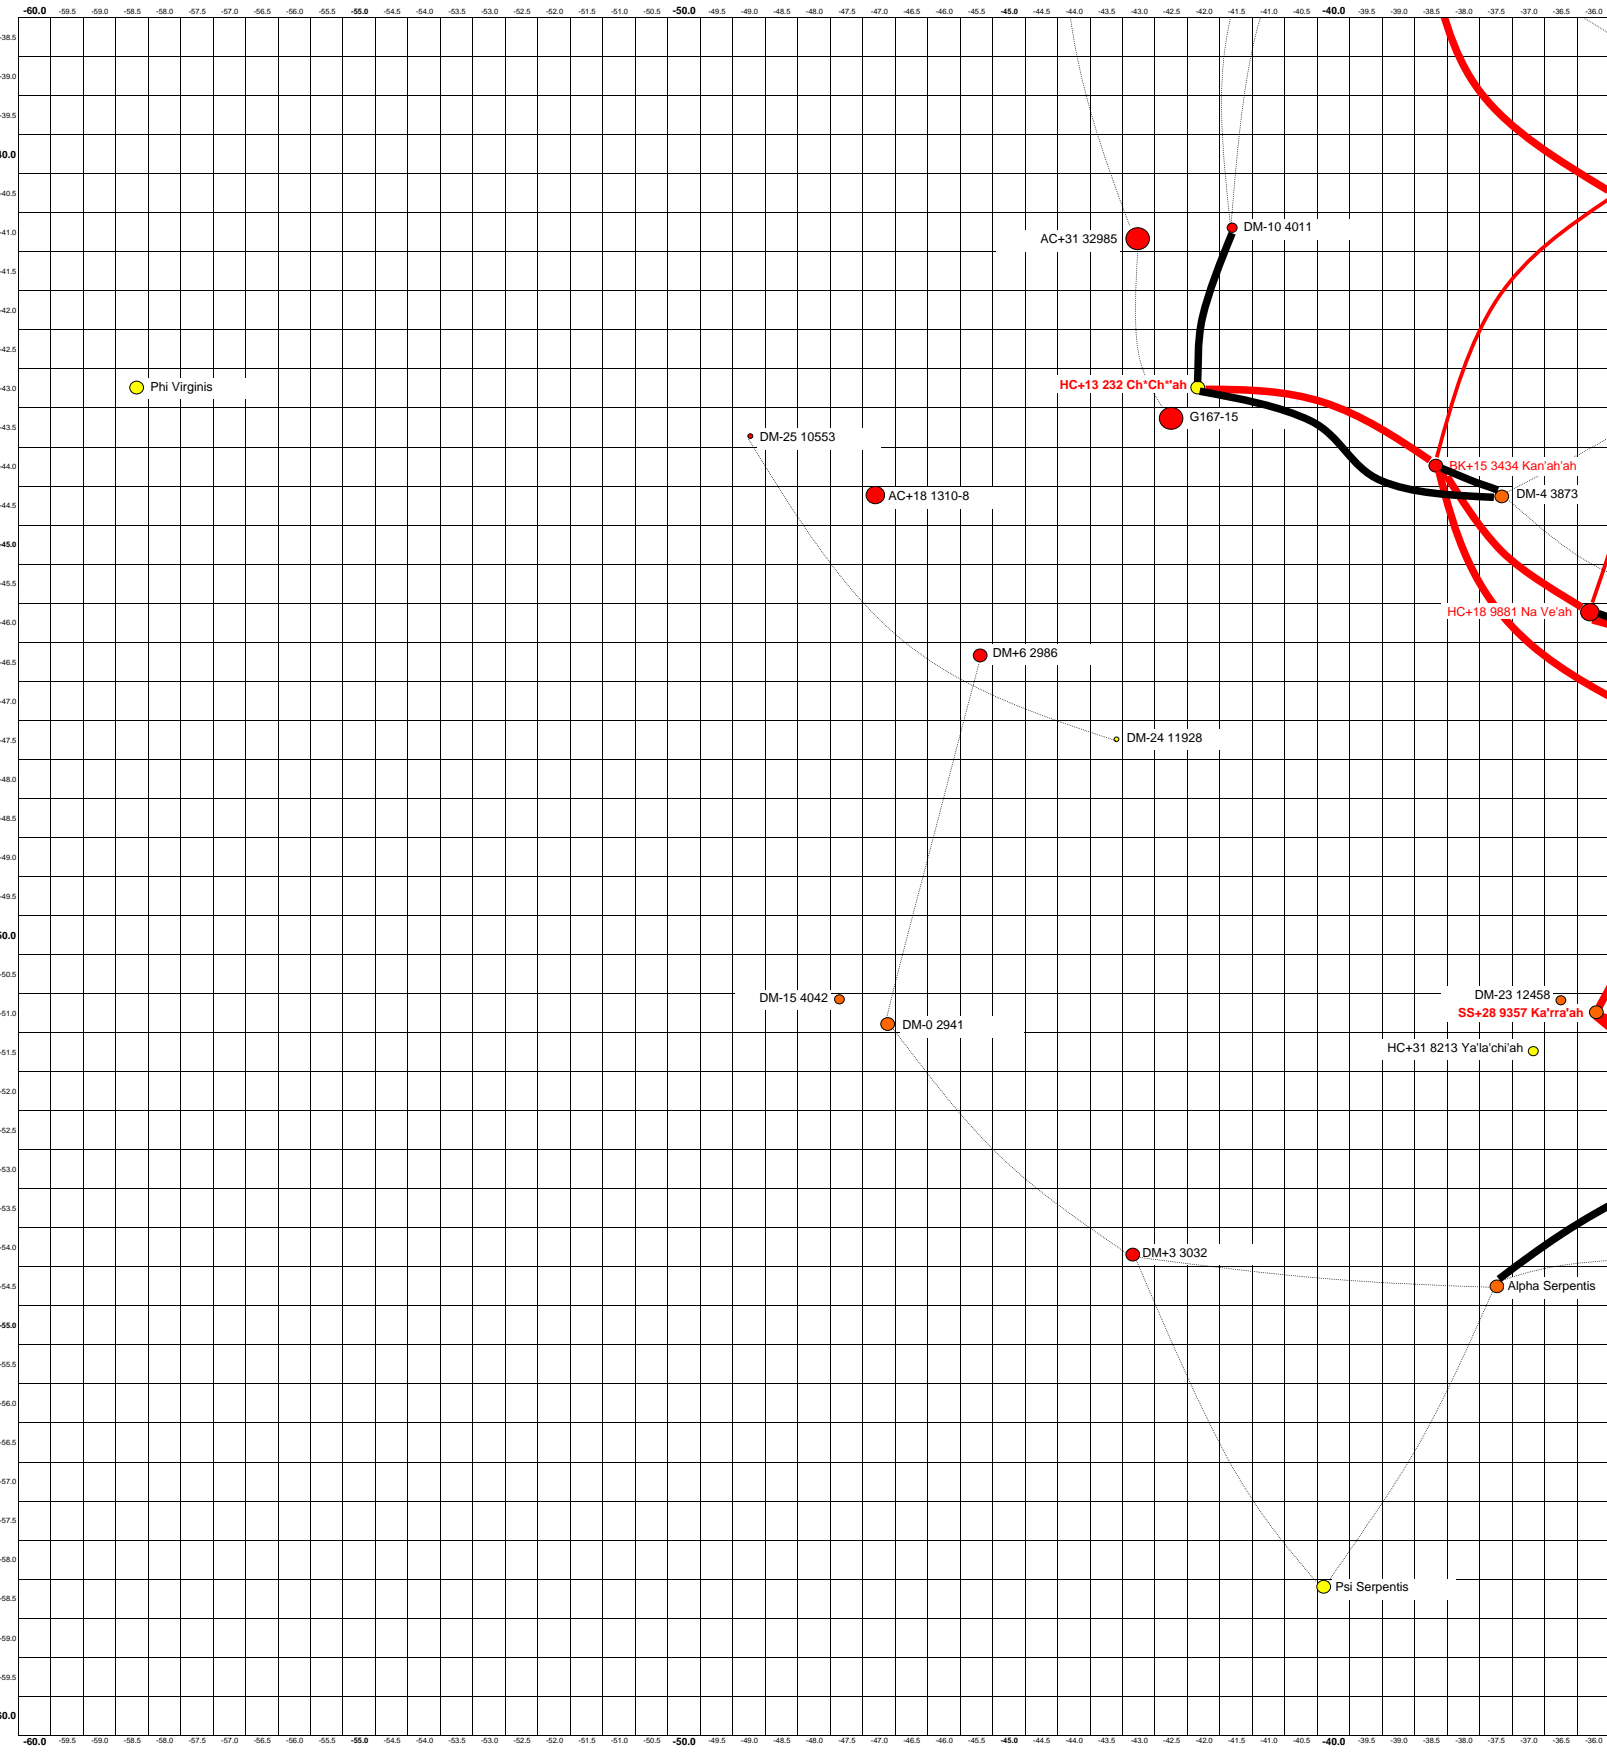

—	Other Route - Chinese Arm
—	Other Route - American Arm
—	Other Route - French Arm

2300AD Star Map based on Near Star List III

- -60 to -30 ly
- -30 to -10 ly
- -10 to +10 ly
- +10 to +30 ly
- +30 to +60 ly

- Trade Route - Chinese Arm
- Trade Route - American Arm
- Trade Route- French Arm

- Other Route -
- Other Route -
- Other Route-

2300AD Star Map based on Near Star List III

- -60 to -30 ly
- -30 to -10 ly
- -10 to +10 ly
- +10 to +30 ly
- +30 to +60 ly

- Trade Route - Chinese Arm
- Trade Route - American Arm
- Trade Route- French Arm

- Other Route -
- Other Route -
- Other Route-

Notes for this Map:

This map shows all stars listed in the Near Star List III that have unique coordinates. Systems containing multiple stars show only the primary star.

Usage of this map and accompanying Near Star List III will cause changes to the game universe due to new stutterwarp routes being introduced. This will be especially prevalent in the Kafer Sphere. New routes that expand explorable space are noted with heavy black lines.