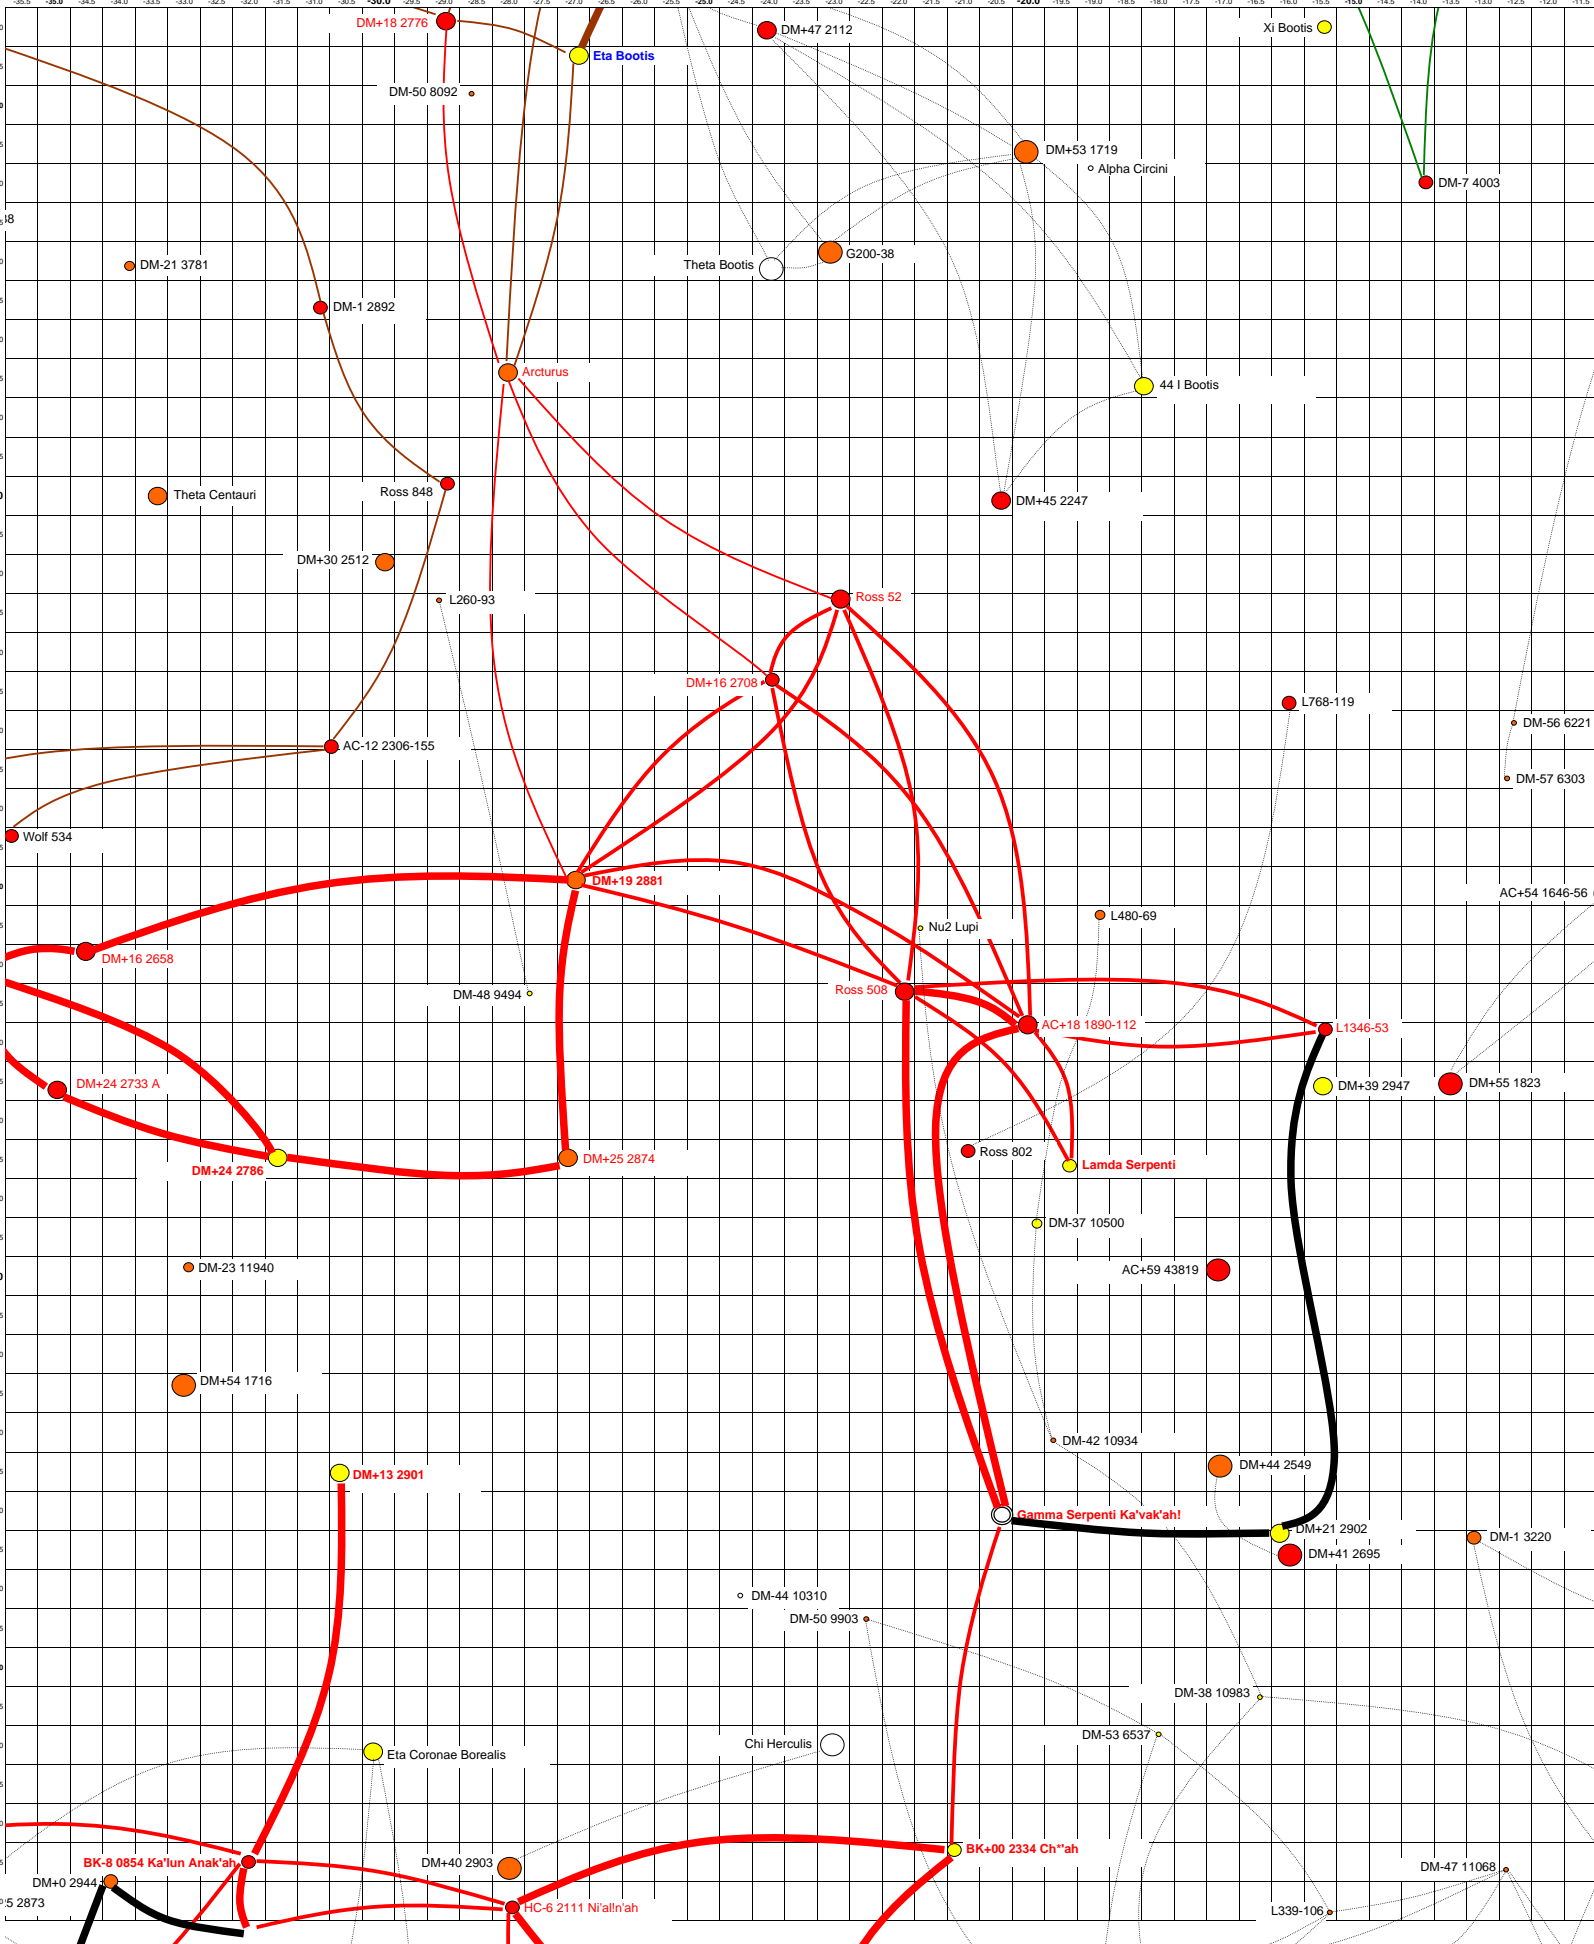

Notes for this Map:

This map shows all stars listed in the Near Star List III that have unique coordinates. Systems containing multiple stars show only the primary star.

Usage of this map and accompanying Near Star List III will cause changes to the game universe due to new stutterwarp routes being introduced. This will be especially prevalent in the Kafer Sphere. New routes that expand explorable space are noted with heavy black lines.

- Chinese Arm
- American Arm
- French Arm