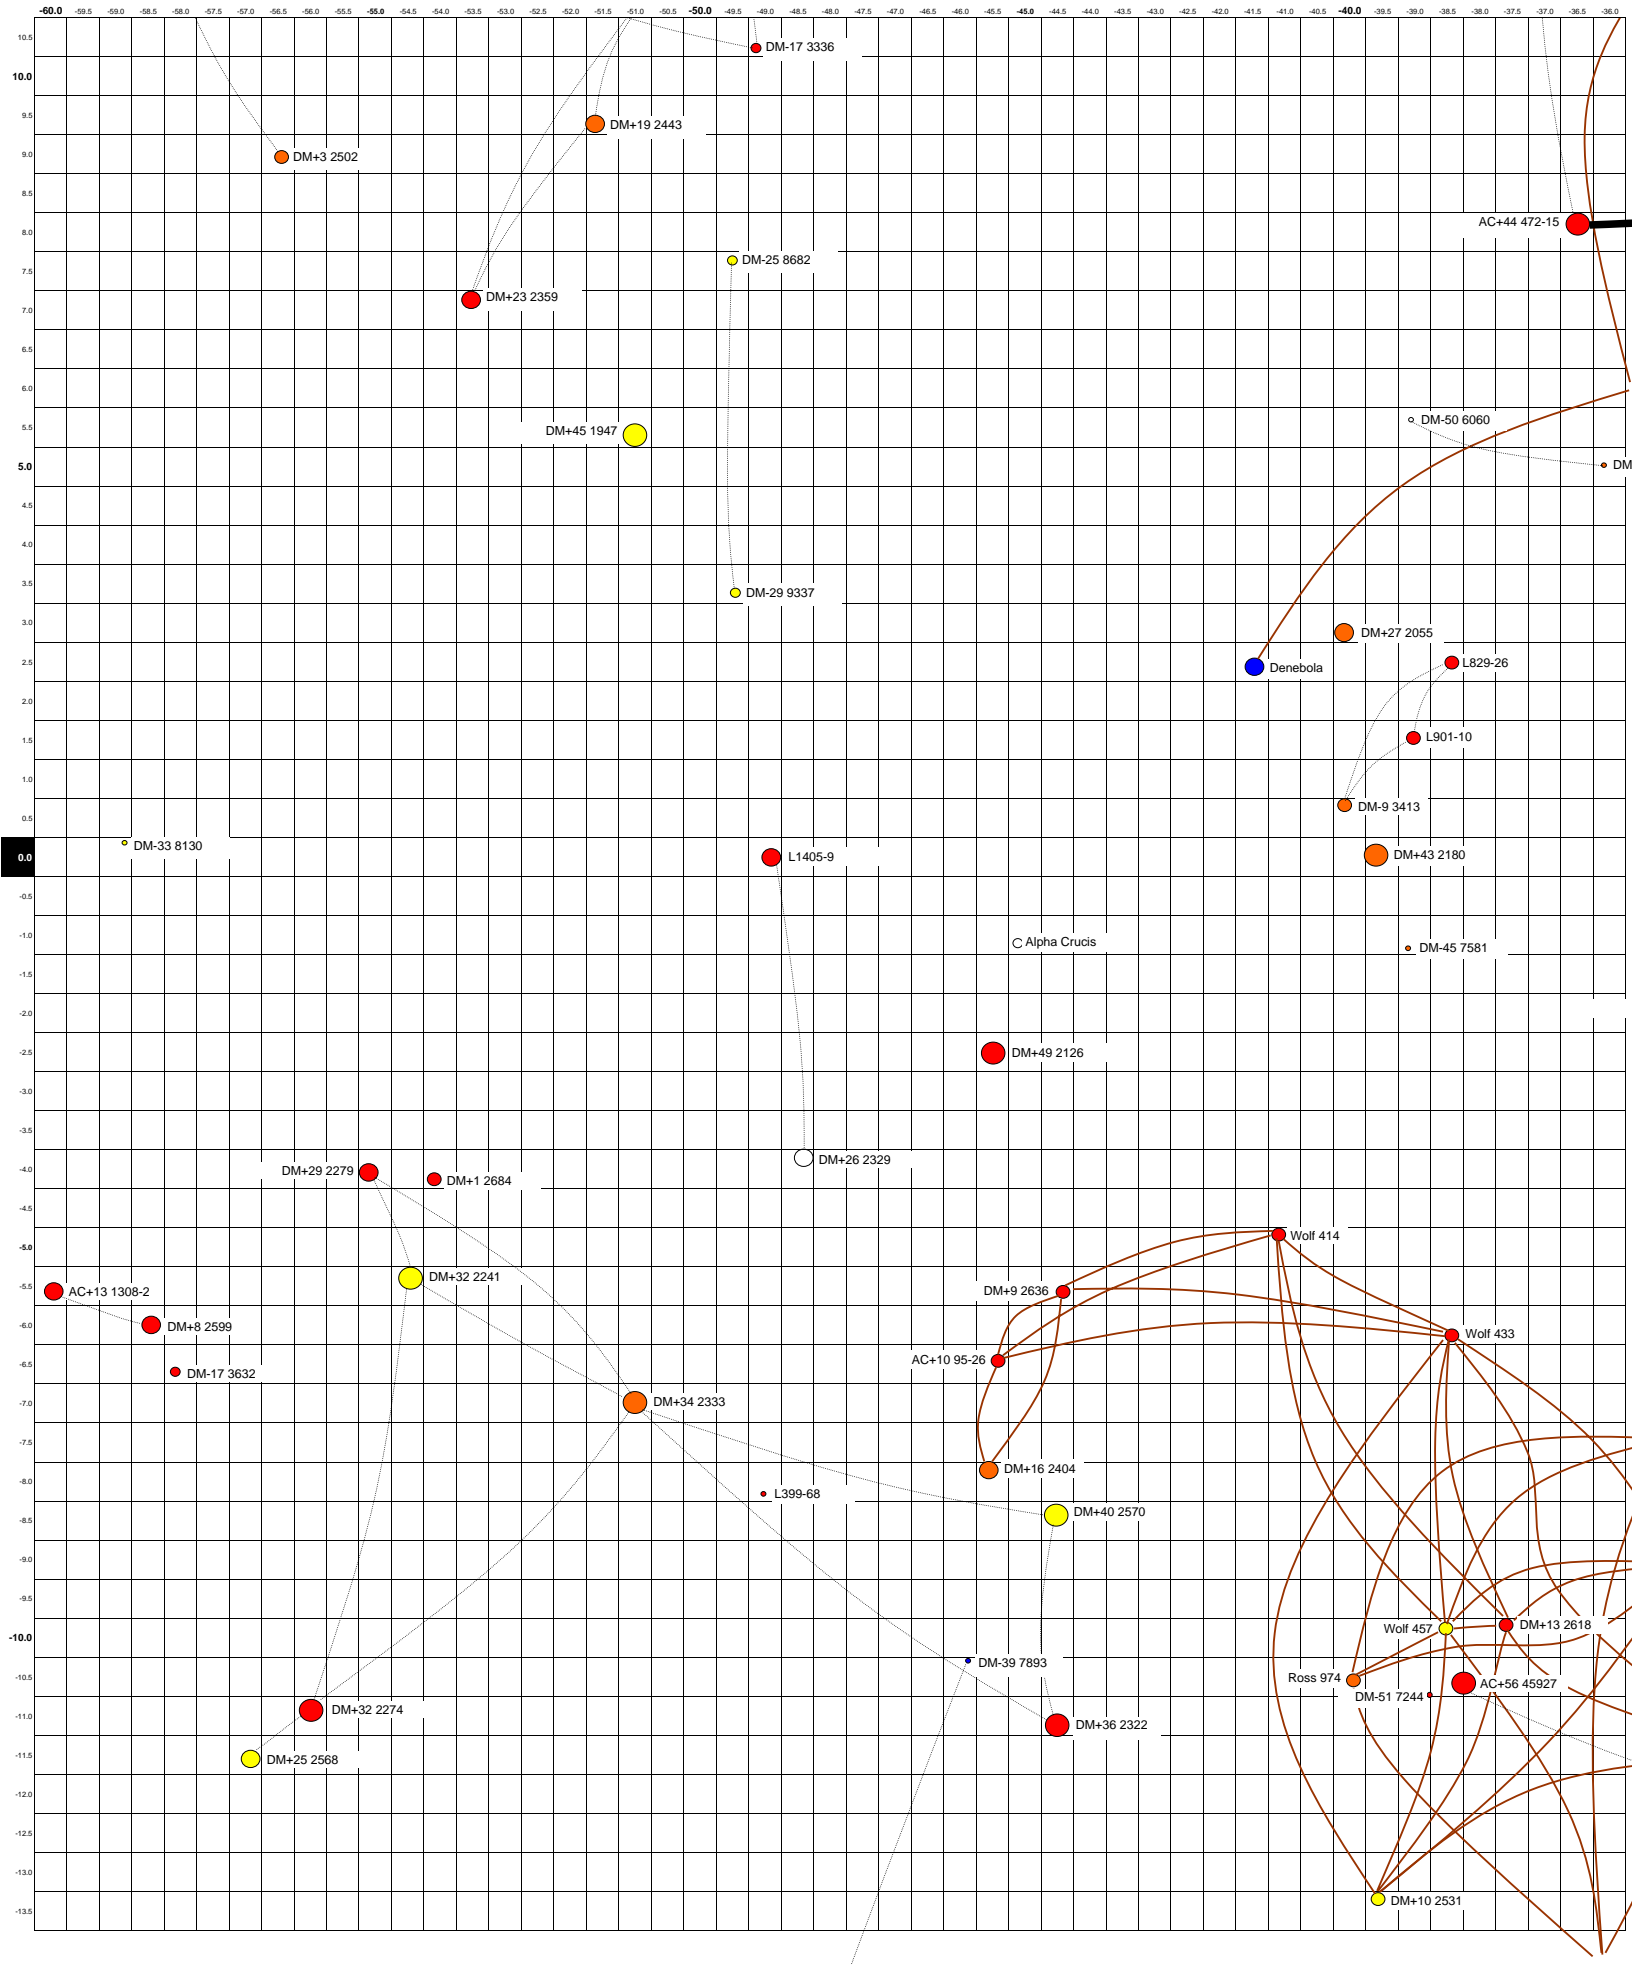

2300AD Star Map based on Near Star List III

○	-60 to -30 ly	● A Blue	Human Homeworld / Colony
○	-30 to -10 ly	○ F White	Human Outpost
○	-10 to +10 ly	● G Yellow	Kafer Homeworld / Colony
○	+10 to +30 ly	● K Orange	Kafer Outpost
○	+30 to +60 ly	● M Red	Yllii Homeworld / Colony

○	Homeworld
—	Major Trade Route - Chinese Arm
—	Major Trade Route - American Arm
—	Major Trade Route - French Arm

—	Trade Route - Chinese Arm
—	Trade Route - American Arm
—	Trade Route - French Arm

—	Other Route - Chinese Arm
—	Other Route - American Arm
—	Other Route - French Arm