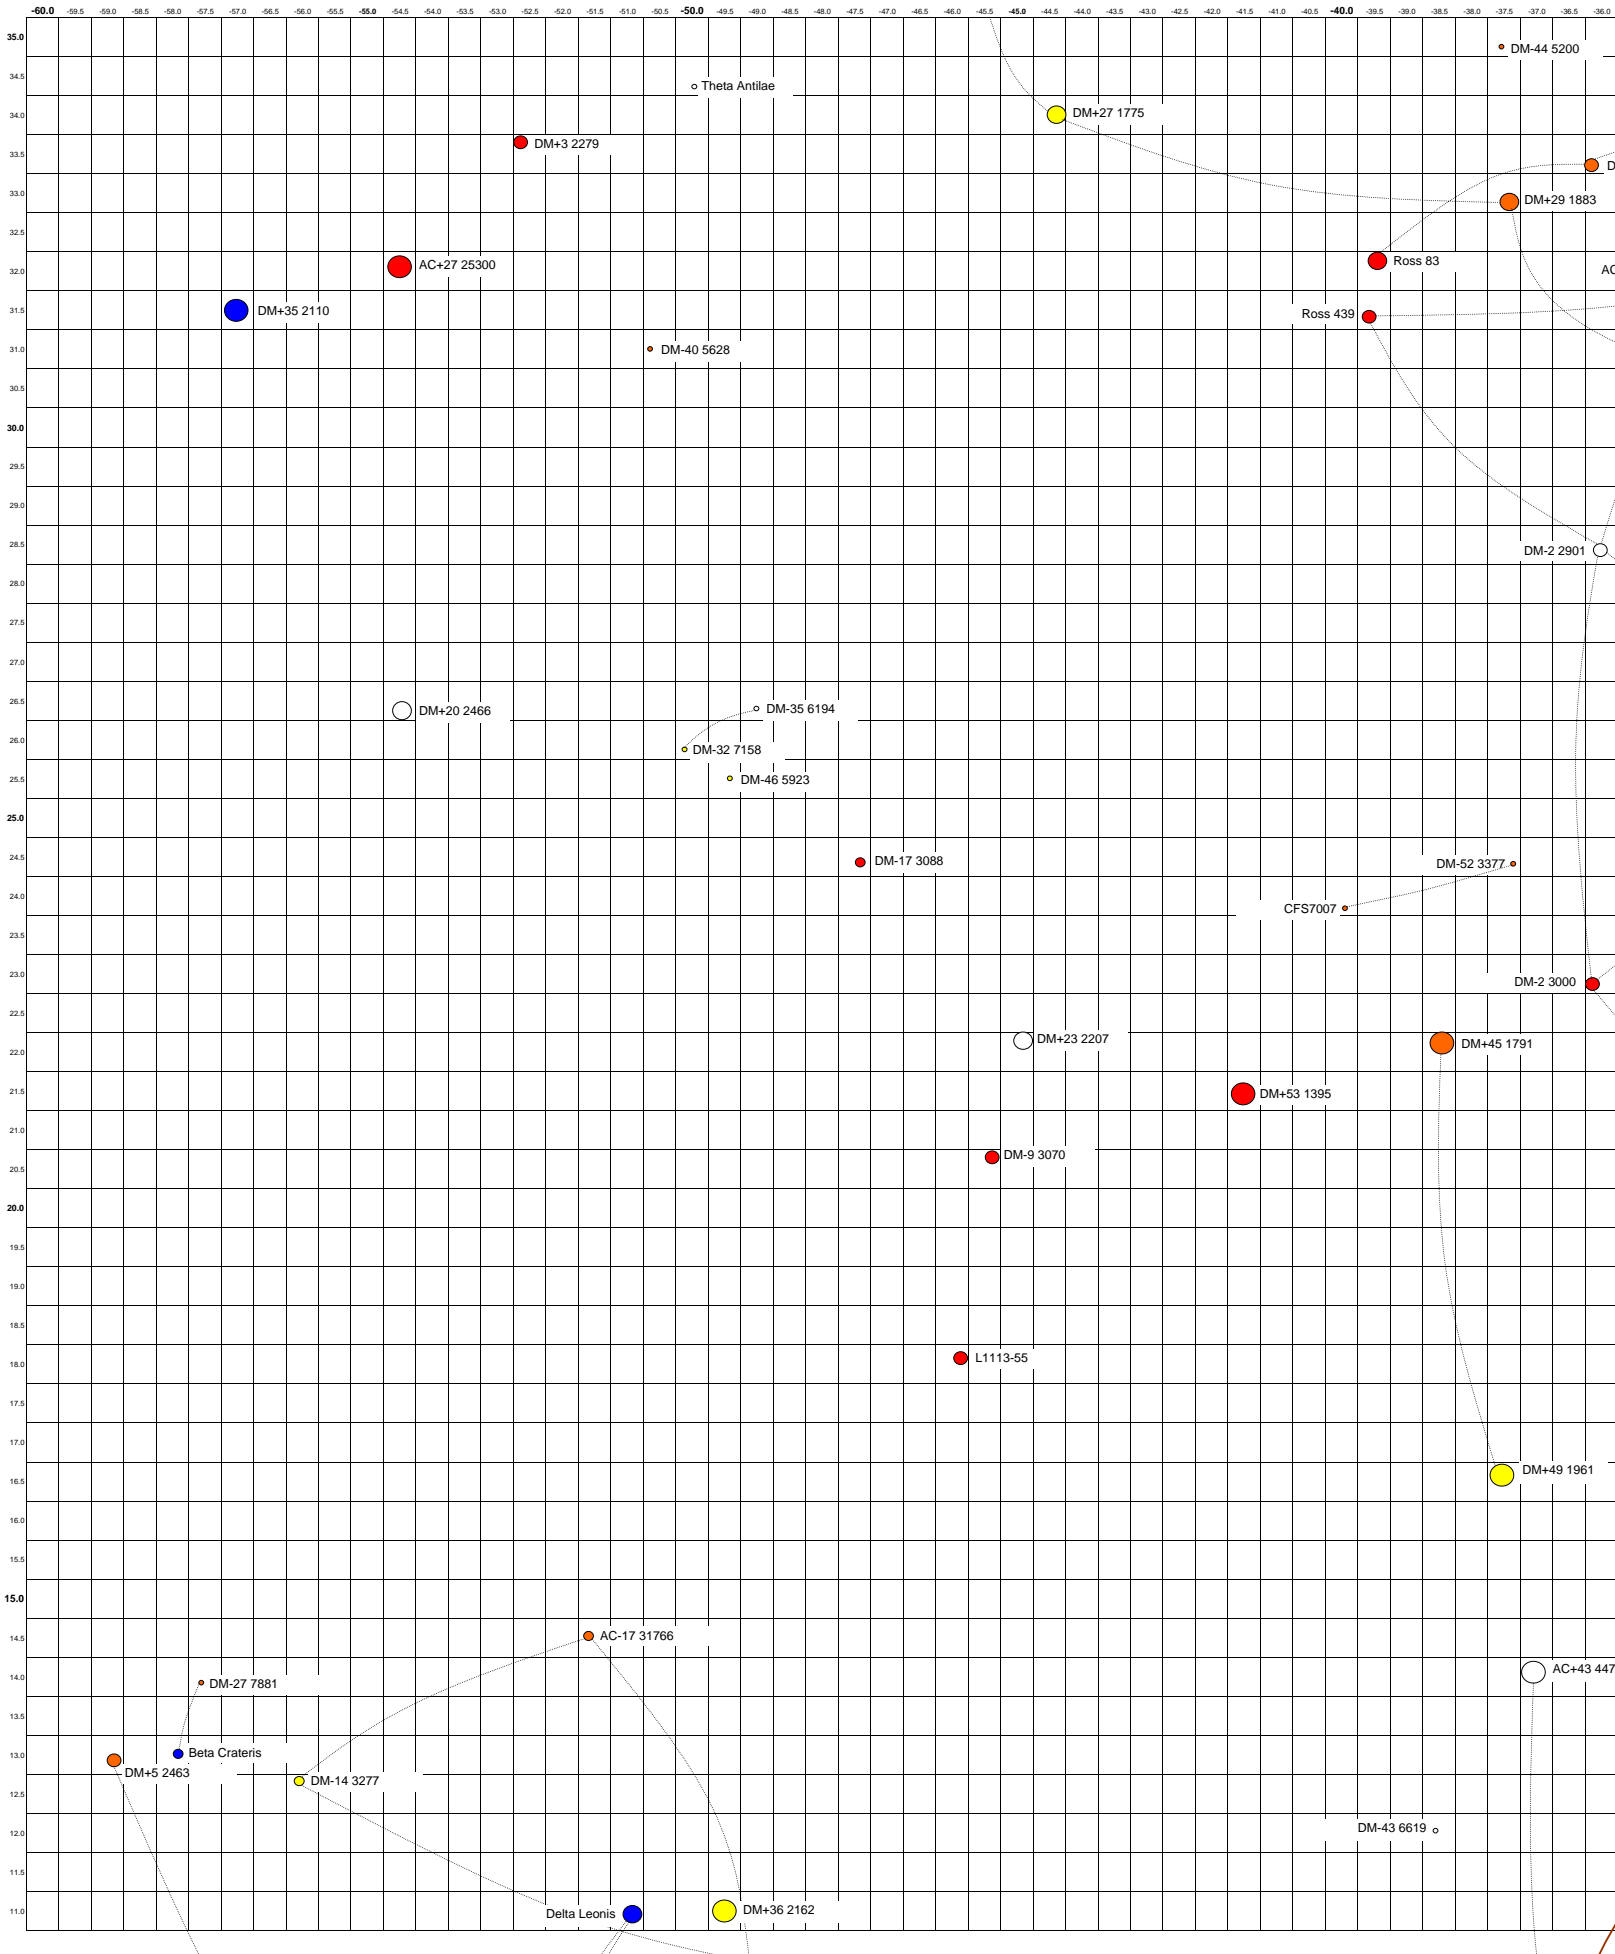

2300AD Star Map based on Near Star List III

2300AD Star Map based on Near Star List III

Human Homeworld / Colony
 Human Outpost
 Kafer Homeworld / Colony
 Kafer Outpost
 YIII Homeworld / Colony
 Allen Homeworld / Colony

Homeworld

2300AD Star Map based on Near Star List III

○	-60 to -30 ly	● A Blue	Human Homeworld / Colony
○	-30 to -10 ly	○ F White	Human Outpost
○	-10 to +10 ly	● G Yellow	Kafer Homeworld / Colony
○	+10 to +30 ly	● K Orange	Kafer Outpost
○	+30 to +60 ly	● M Red	Yllii Homeworld / Colony

—	Other Route - Chinese Arm
—	Other Route - American Arm
—	Other Route - French Arm

2300AD Star Map based on Near Star List III

- -60 to -30 ly
- -30 to -10 ly
- -10 to +10 ly
- +10 to +30 ly
- +30 to +60 ly

- Trade Route - Chinese Arm
- Trade Route - American Arm
- Trade Route- French Arm

- Other Route -
- Other Route -
- Other Route-

2300AD Star Map based on Near Star List III

- -60 to -30 ly
- -30 to -10 ly
- -10 to +10 ly
- +10 to +30 ly
- +30 to +60 ly