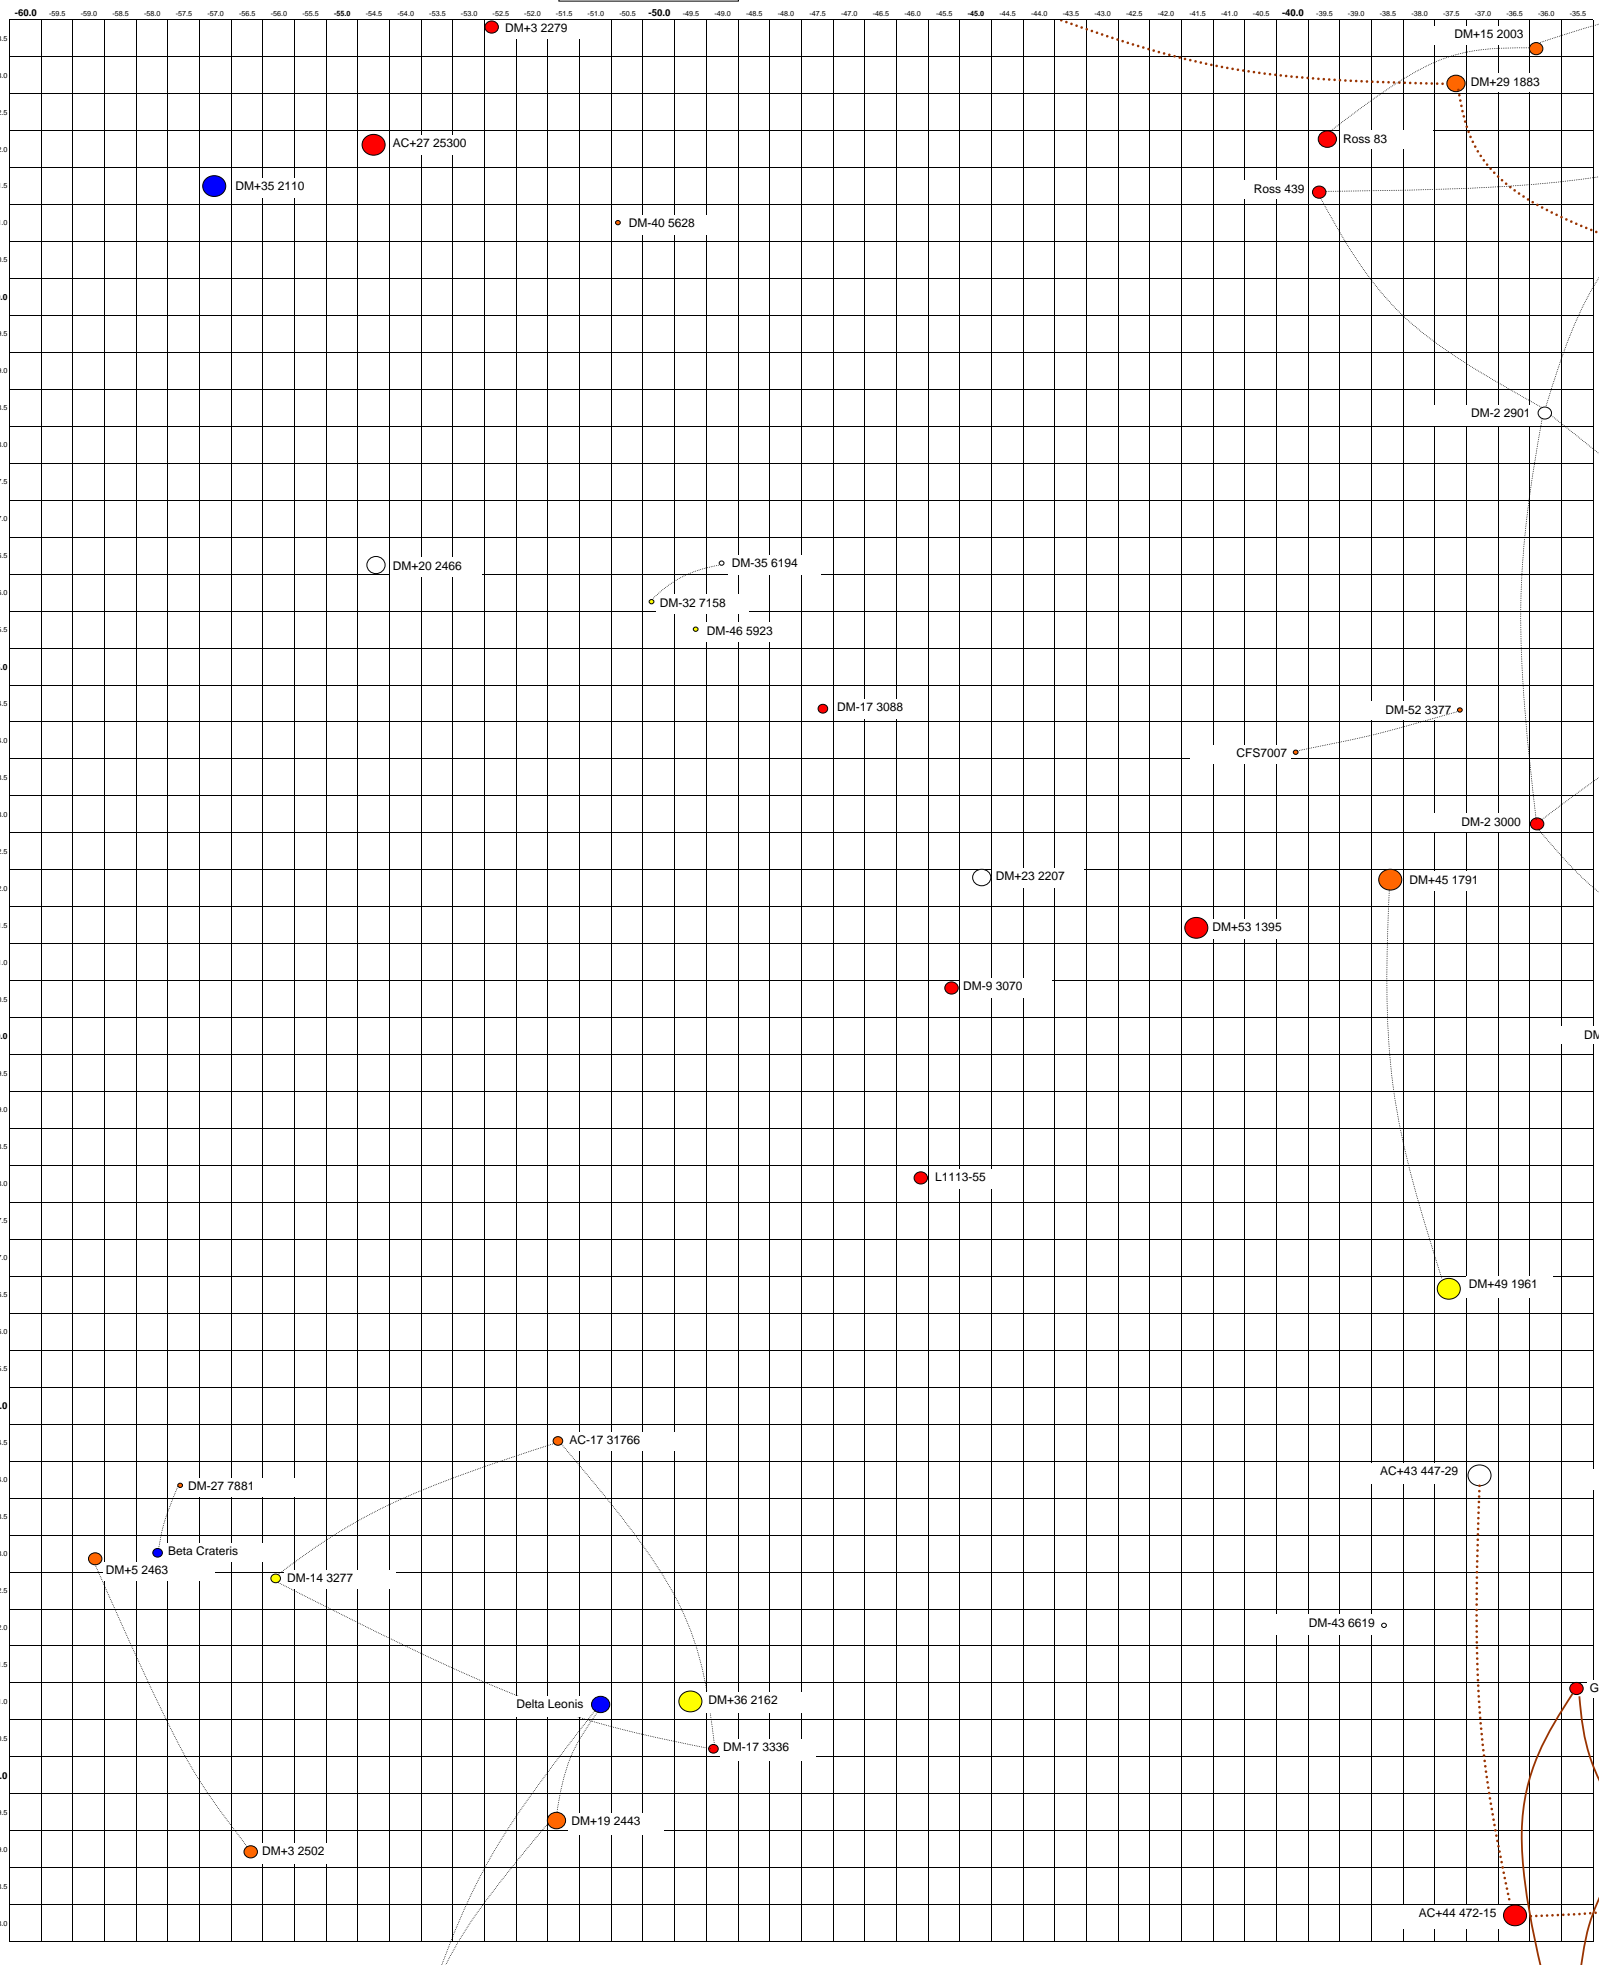

2300AD Star Map based on Near Star List III

2300AD Star Map based on Near Star List III

DM+3 2279

AC+27 25300

DM+35 2110

DM-40 5628

Ross 439

Ross 83

DM+15 2003

DM+29 1883

DM-2 2901

DM+20 2466

DM-35 6194

DM-32 7158

DM-46 5923

DM-17 3088

Notes for this Map:

This map shows all stars listed in the Near Star List III that have unique coordinates. Systems containing multiple stars show only the primary star.

This map is a variant of the Near Star List III Base Map. Certain systems that would have been added by the NSLIII have been removed to avoid radical changes to available routes in the Kafer sphere area.

ese Arm
rican Arm
h Arm

Notes for this Map:

This map shows all stars listed in the Near Star List III that have unique coordinates. Systems containing multiple stars show only the primary star.

This map is a variant of the Near Star List III Base Map. Certain systems that would have been added by the NSLIII have been removed to avoid radical changes to available routes in the Kafer sphere area.