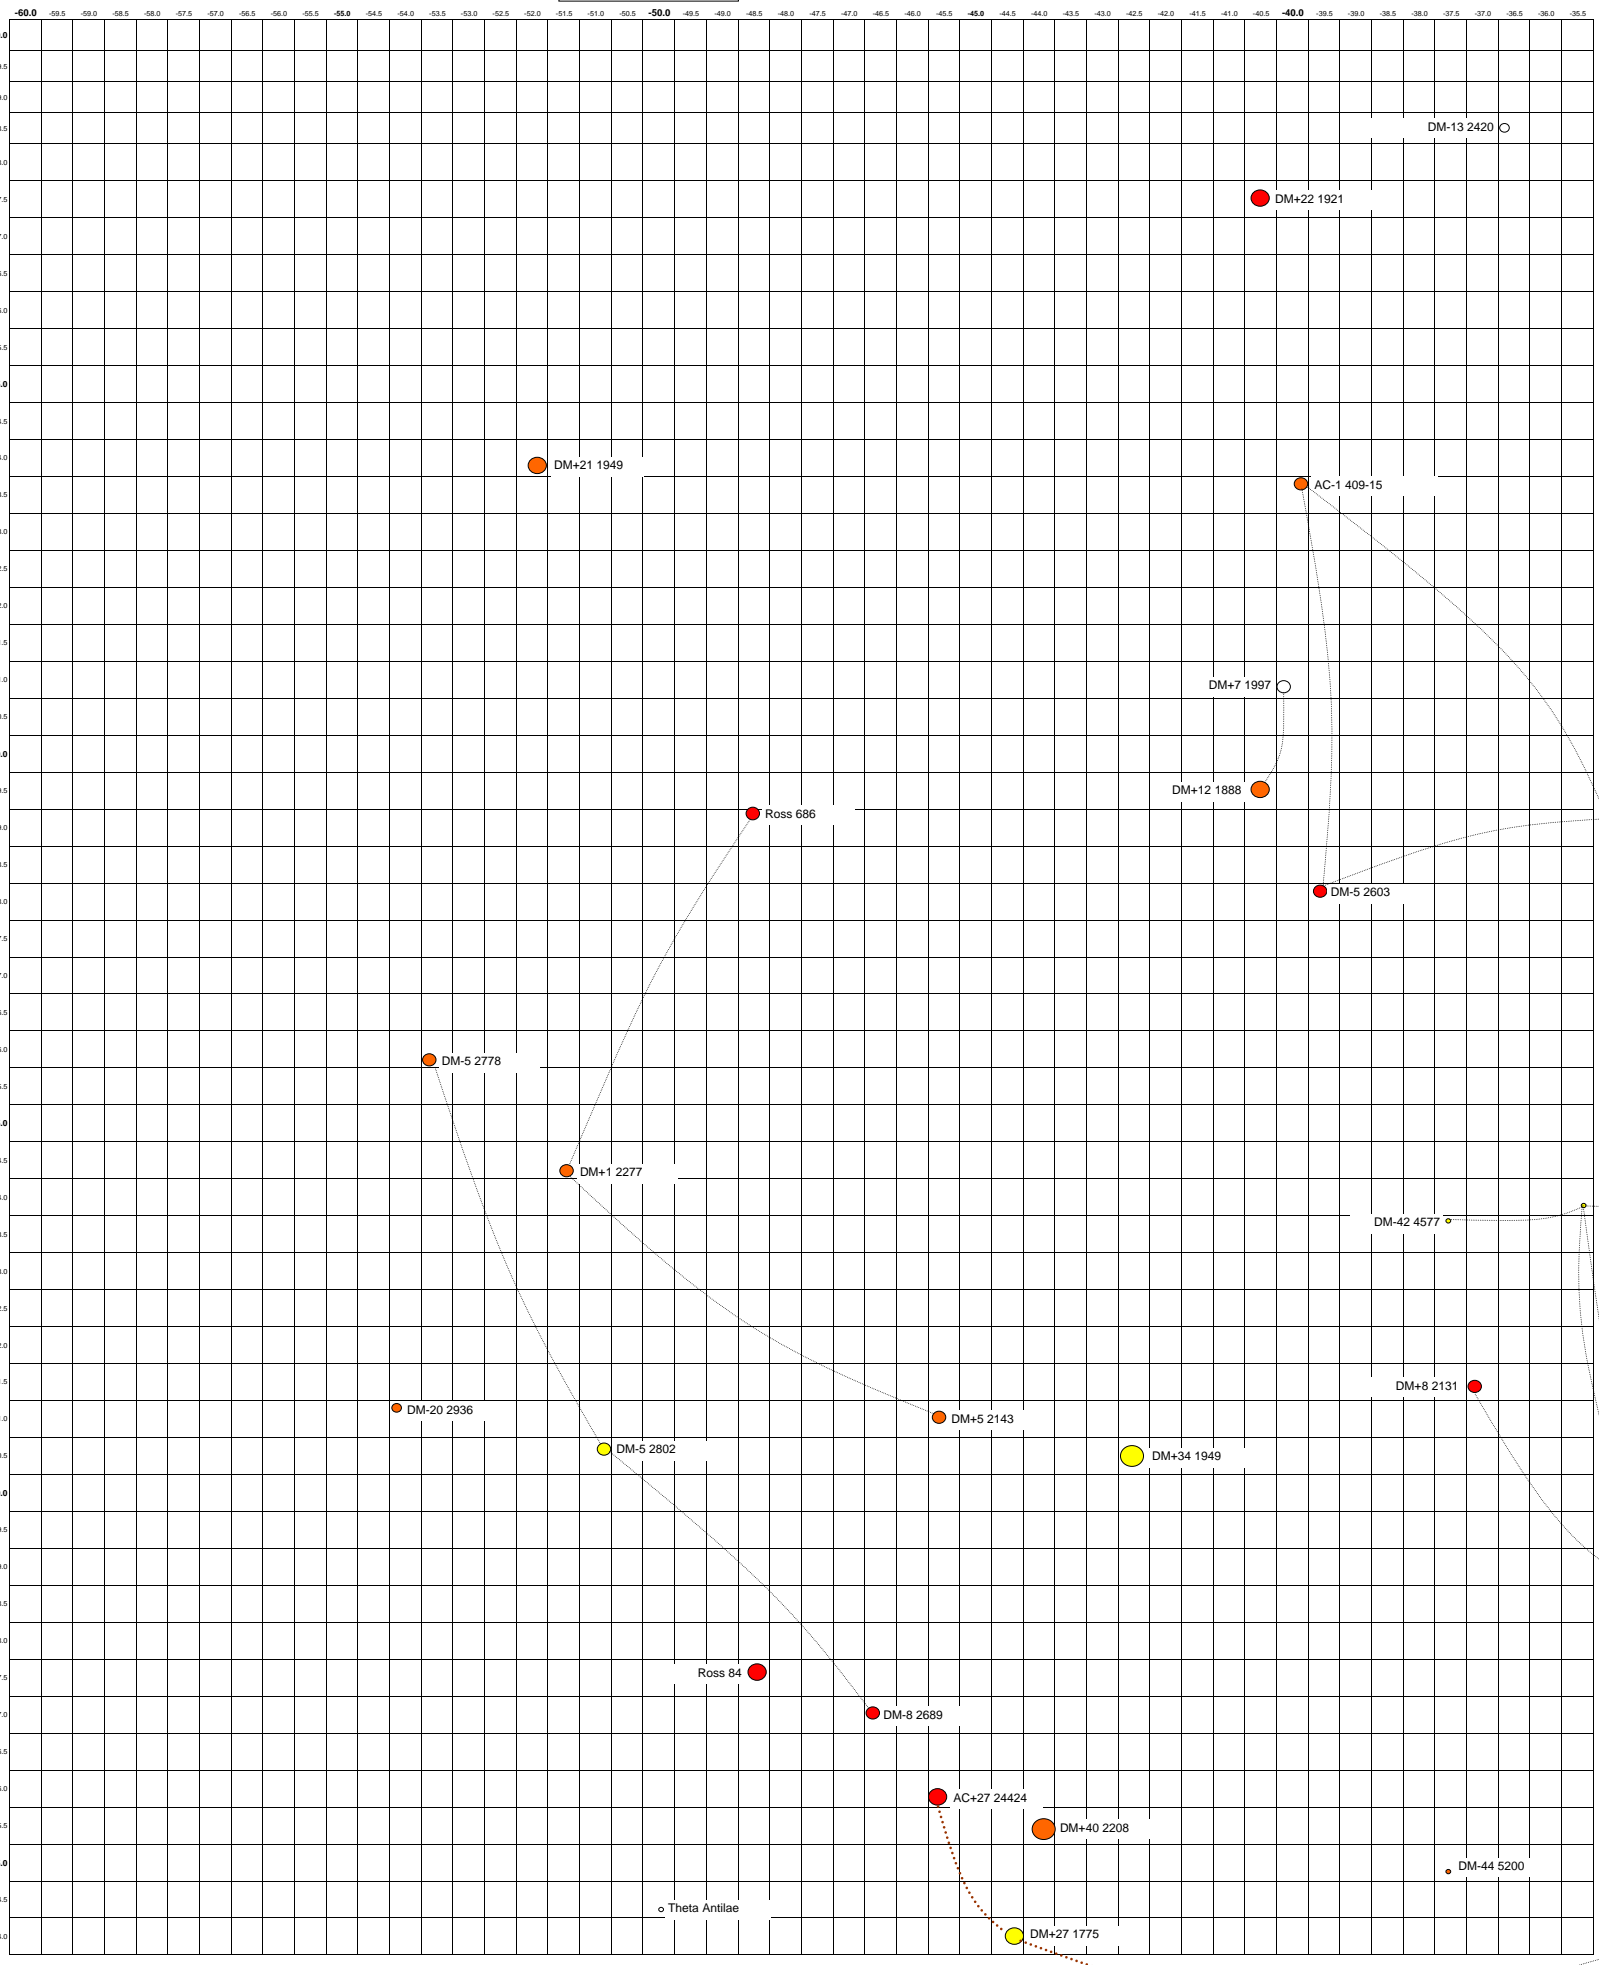

2300AD Star Map based on Near Star List III

2300AD Star Map based on Near Star List III

DM+3 2279

AC+27 25300

DM+35 2110

DM-40 5628

Ross 439

Ross 83

DM+15 2003

DM+29 1883

DM-2 2901

DM+20 2466

DM-35 6194

DM-32 7158

DM-46 5923

DM-17 3088

Notes for this Map:

This map shows all stars listed in the Near Star List III that have unique coordinates. Systems containing multiple stars show only the primary star.

This map is a variant of the Near Star List III Base Map. Certain systems that would have been added by the NSLIII have been removed to avoid radical changes to available routes in the Kafer sphere area.

ese Arm
rican Arm
h Arm

Notes for this Map:

This map shows all stars listed in the Near Star List III that have unique coordinates. Systems containing multiple stars show only the primary star.

This map is a variant of the Near Star List III Base Map. Certain systems that would have been added by the NSLIII have been removed to avoid radical changes to available routes in the Kafer sphere area.