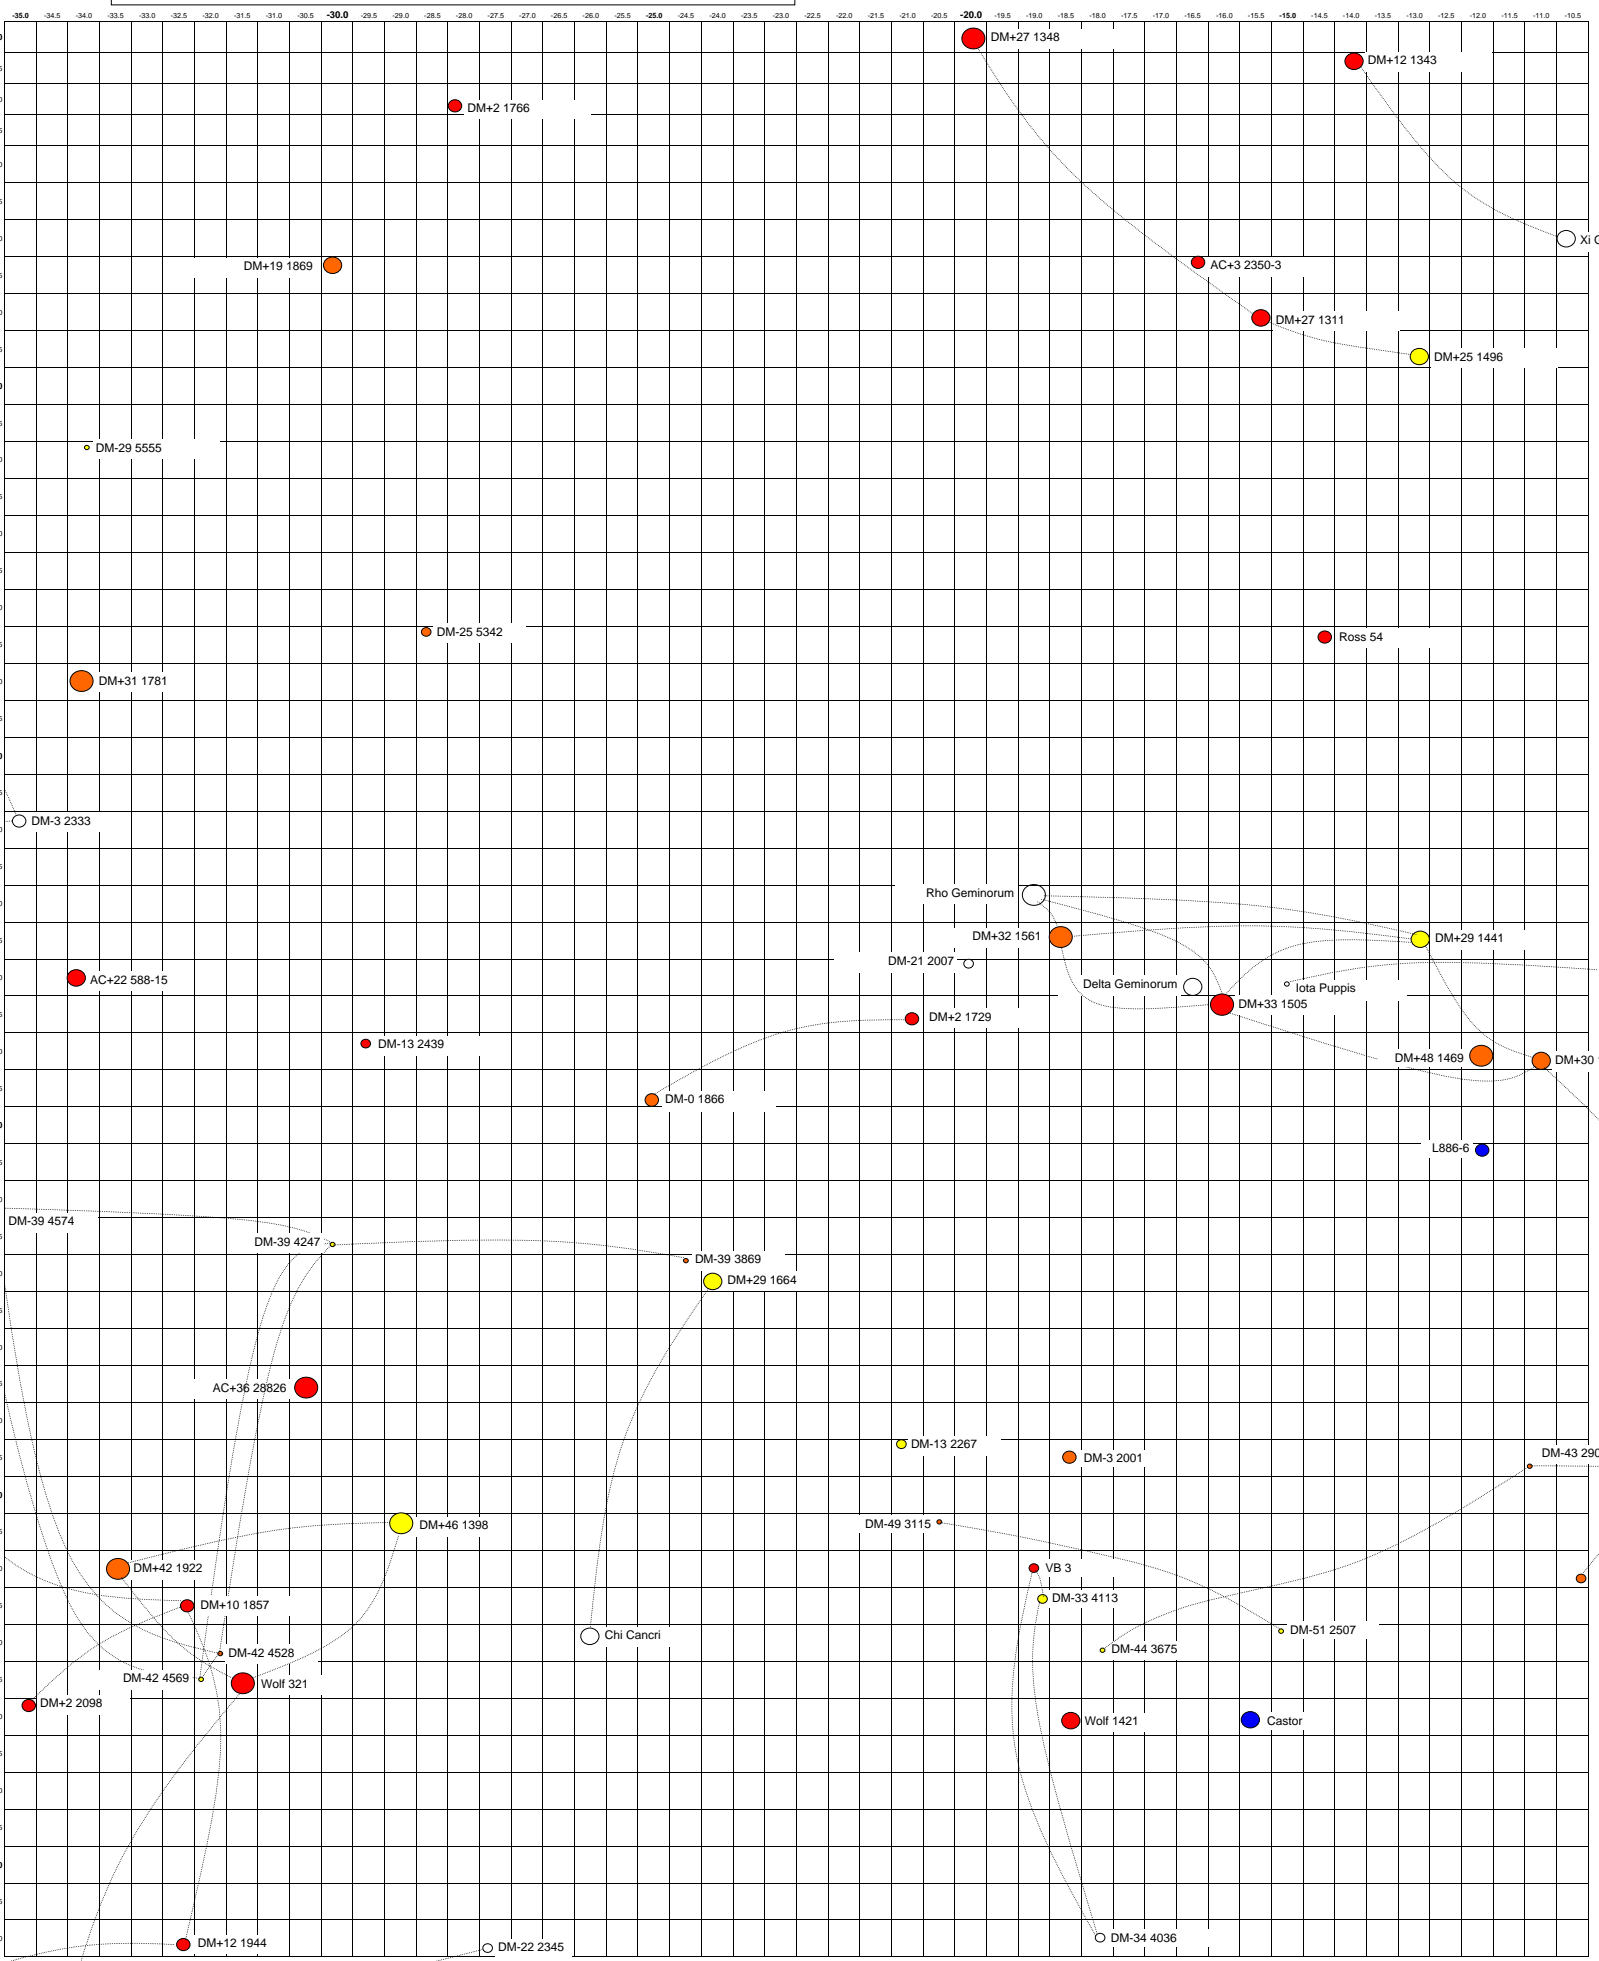

2300AD Star Map based on Near Star List III

2300AD Star Map based on Near Star List III

DM+3 2279

AC+27 25300

DM+35 2110

DM-40 5628

Ross 439

Ross 83

DM+36 2162

DM-17 3336

DM+3 2502

DM+19 2443

AC+44 472-15

G4

2300AD Star Map based on Near Star List III

Human Homeworld / Colony
 Human Outpost
 Kafer Homeworld / Colony
 Kafer Outpost
 Yllii Homeworld / Colony
 Alien Homeworld / Colony

Notes for this Map:

This map shows all stars listed in the Near Star List III that have unique coordinates. Systems containing multiple stars show only the primary star.

This map is a variant of the Near Star List III Base Map. Certain systems that would have been added by the NSLIII have been removed to avoid radical changes to available routes in the Kafer sphere area.

ese Arm
rican Arm
h Arm

Notes for this Map:

This map shows all stars listed in the Near Star List III that have unique coordinates. Systems containing multiple stars show only the primary star.

This map is a variant of the Near Star List III Base Map. Certain systems that would have been added by the NSLIII have been removed to avoid radical changes to available routes in the Kafer sphere area.