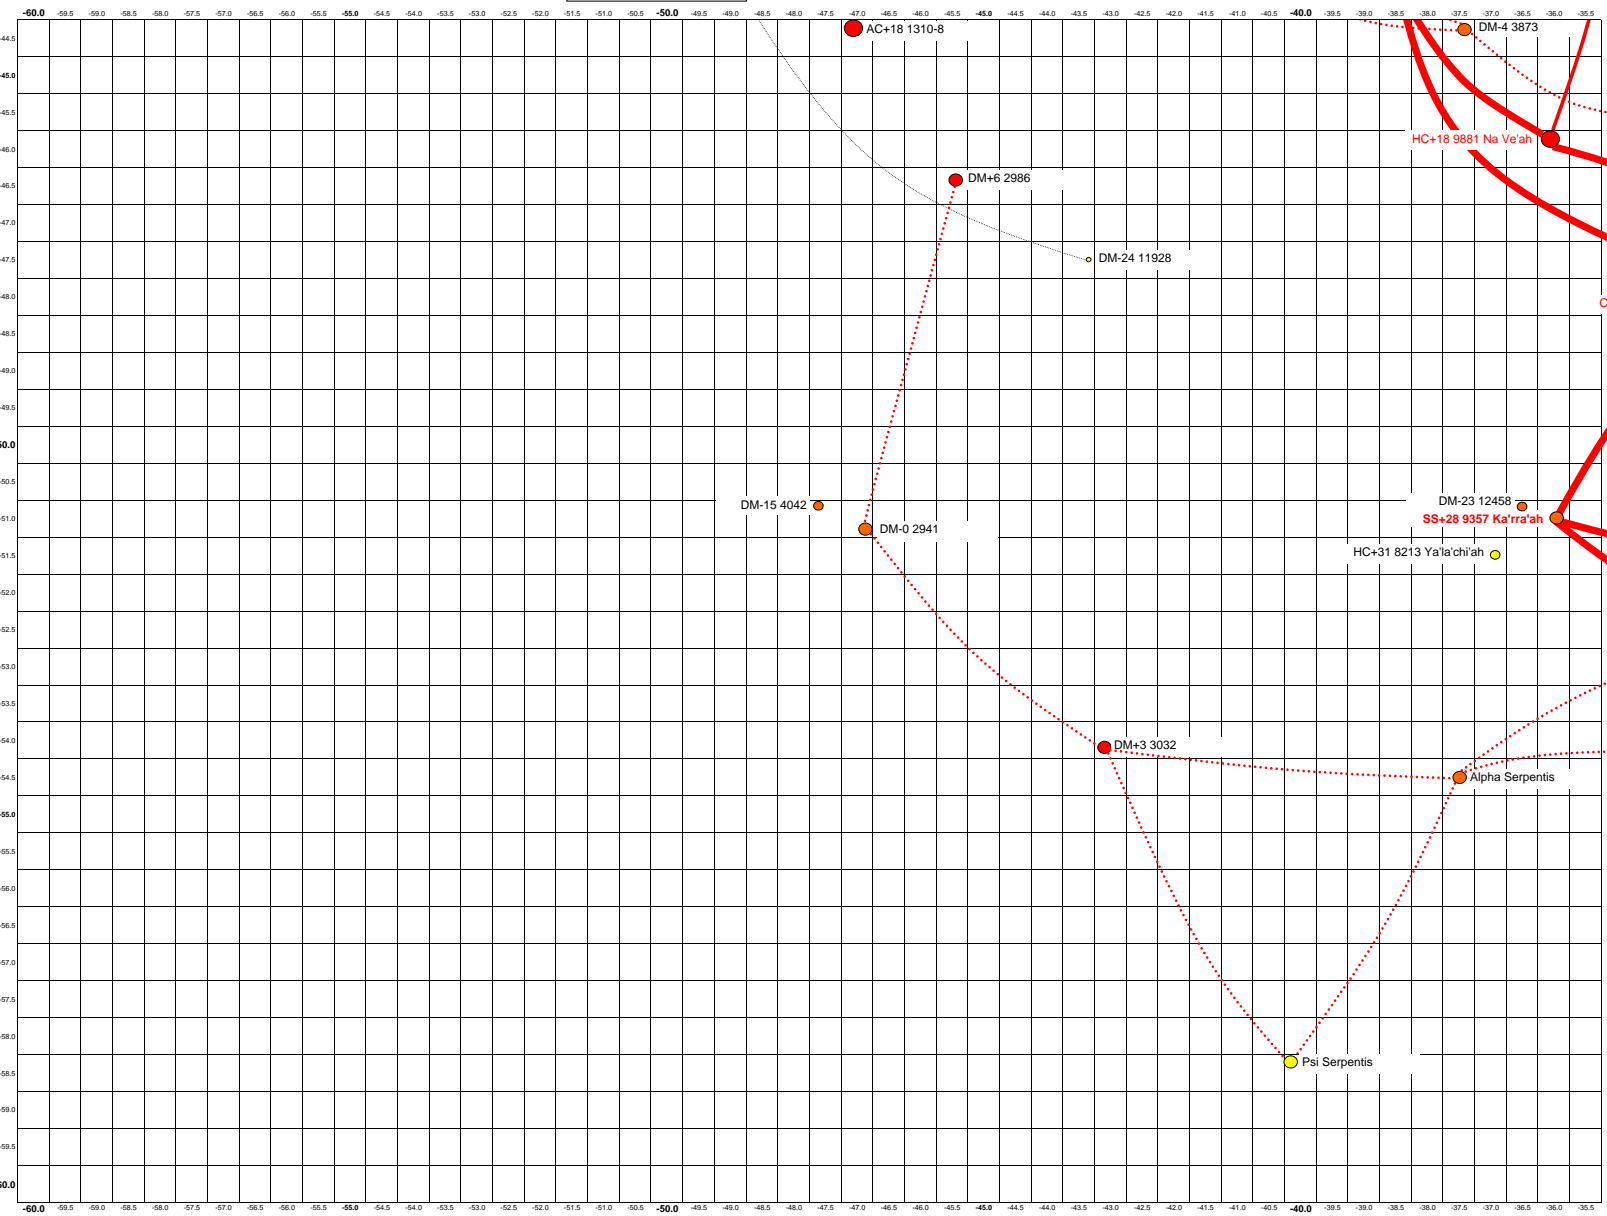

2300AD Star Map based on Near Star List III

2300AD Star Map based on Near Star List III

DM+3 2279

AC+27 25300

DM+35 2110

DM-40 5628

Ross 439

Ross 83

DM+36 2162

DM-17 3336

DM+3 2502

DM+19 2443

AC+44 472-15

G4

2300AD Star Map based on Near Star List III

Human Homeworld / Colony
 Human Outpost
 Kafer Homeworld / Colony
 Kafer Outpost
 Yllii Homeworld / Colony
 Alien Homeworld / Colony

Notes for this Map:

This map shows all stars listed in the Near Star List III that have unique coordinates. Systems containing multiple stars show only the primary star.

This map is a variant of the Near Star List III Base Map. Certain systems that would have been added by the NSLIII have been removed to avoid radical changes to available routes in the Kafer sphere area.

ese Arm
rican Arm
h Arm

Notes for this Map:

This map shows all stars listed in the Near Star List III that have unique coordinates. Systems containing multiple stars show only the primary star.

This map is a variant of the Near Star List III Base Map. Certain systems that would have been added by the NSLIII have been removed to avoid radical changes to available routes in the Kafer sphere area.