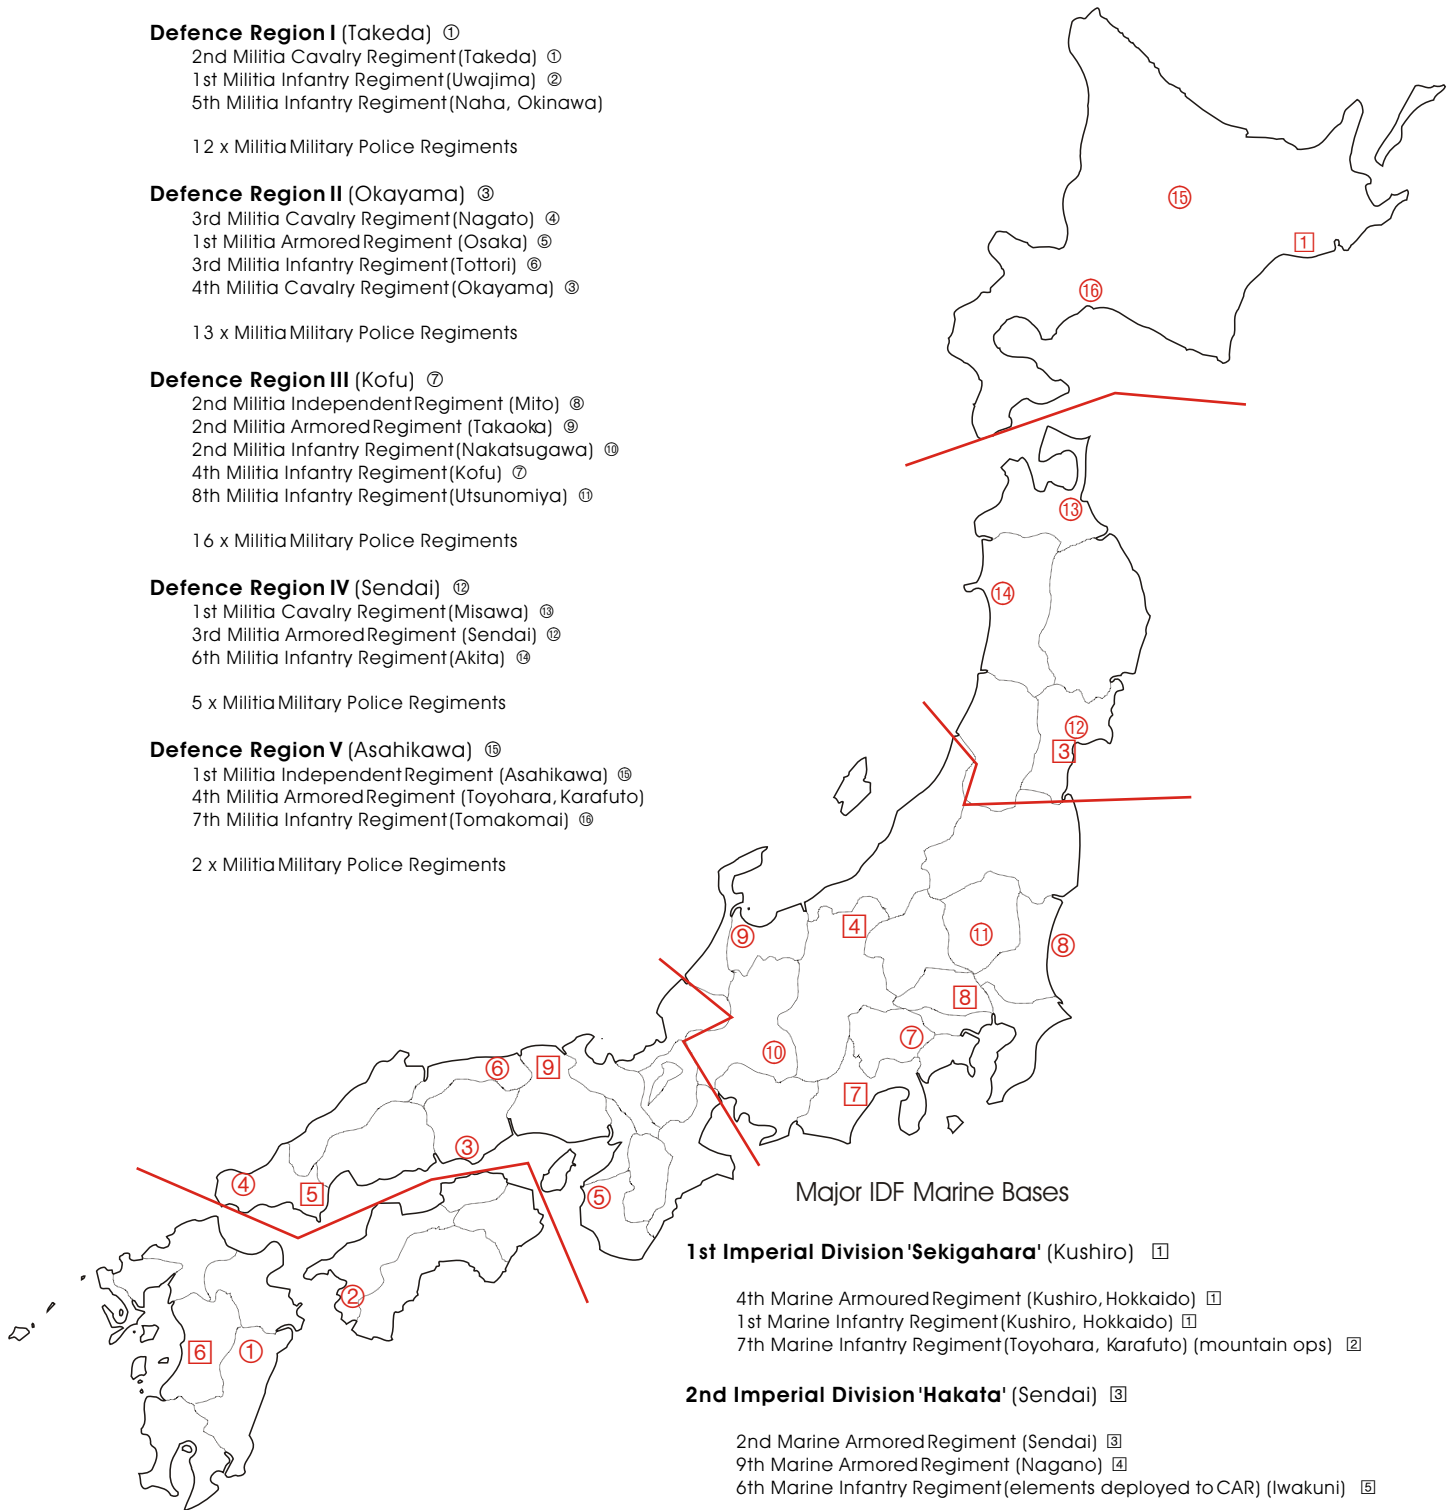

### Defence Region IV (Sendai) ⑫

- 1st Militia Cavalry Regiment (Misawa) ⑬
- 3rd Militia Armored Regiment (Sendai) ⑭
- 6th Militia Infantry Regiment (Akita) ⑮

5 x Militia Military Police Regiments

### Defence Region V (Asahikawa) ⑯

- 1st Militia Independent Regiment (Asahikawa) ⑰
- 4th Militia Armored Regiment (Toyohara, Karafuto)
- 7th Militia Infantry Regiment (Tomakomai) ⑱

2 x Militia Military Police Regiments

## Major IDF Marine Bases

# Major IDF Marine and HIM Bases